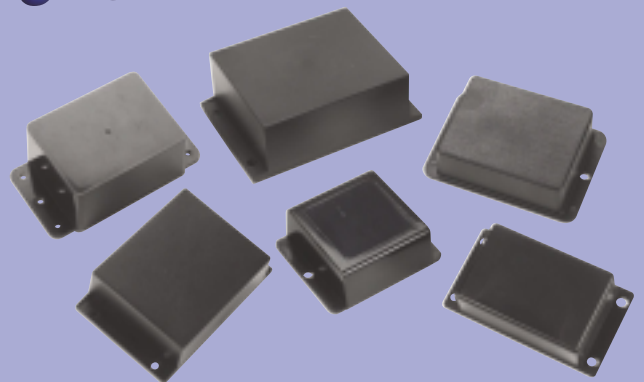

	2AA set	9V snap on	4AA set
Battery Clip Sets	Part No.	Part No.	Part No.
	BAT-2A	BAT-9V55	BAT-4A

	Bone	Black
Belt Clips	Part No.	Part No.
	CLP-BONE	CLP-BLK

	ABS, Black	Transparent Red	ABS Bone
End Plates	Part No.	Part No.	Part No.
Std End Plate	55-EPBLK	55-EPIR	55-EPGRY
Deep top End Plate	55-EP2BLK	55-EP2IR	55-EP2GRY

ENCLOSURES & ASSEMBLY SERVICES

Enclosing electronics one box at a time.

Handheld Enclosures

Flange Cases

See back page for International Distribution Network