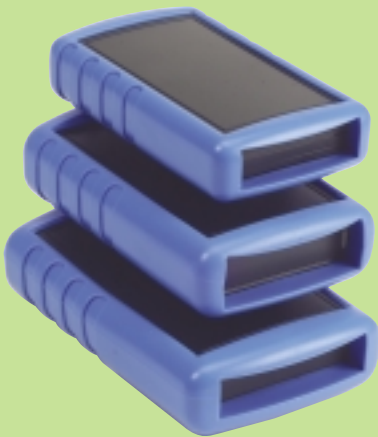

Handheld Enclosures