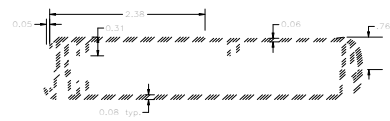

Color Options :
 Black
 Gray

Standard Material Options:
 ABS UL 94 VO (fire retardant)
 ABS UL 94 HB standard

Dimensions:
 (L x W x H)
 4.94 x 2.75 x 0.94
 4.94 x 2.75 x 1.27

	Standard Height		Deep Top Version	
	BLACK	GREY	BLACK	GREY
Dimensions	4.94 x 2.75 x 0.94"	4.94 x 2.75 x 0.94"	4.94 x 2.75 x 1.27"	4.94 x 2.75 x 1.27"
Description	Part No.	Part No.	Part No.	Part No.
Case with NO Battery Compartment	55-12-NO-BL	55-12-NO-GR	55-32-NO-BL	55-32-NO-GR
Case with 2AA Battery Compartment	55-12-2A-BL	55-12-2A-GR	55-32-2A-BL	55-32-2A-GR
Case with 4AA Battery Compartment	55-12-4A-BL	55-12-4A-GR	55-32-4A-BL	55-32-4A-GR
Case with 9V Battery Compartment	55-12-9V-BL	55-12-9V-GR	55-32-9V-BL	55-32-9V-GR
Case with Access Compartment	55-12-AC-BL	55-12-AC-GR	55-32-AC-BL	55-32-AC-GR

ACCESSORIES

	Light Blue	Dark Blue	Bright Orange	Bright Yellow	Red	Black
Protective Boot w/Integrated tilt bar	Part No.	Part No.	Part No.	Part No.	Part No.	Part No.
	55-RBT-LBL	55-RBT-DBL	55-RBT-ORG	55-RBT-YEL	55-RBT-RED	55-RBT-BLK

	2AA set	9V snap on	4AA set
Battery Clip Sets	Part No.	Part No.	Part No.
	BAT-2A	BAT-9V55	BAT-4A

	Bone	Black
Belt Clips	Part No.	Part No.
	CLP-BONE	CLP-BLK

	ABS, Black	Transparent Red	ABS Bone
End Plates	Part No.	Part No.	Part No.
Std End Plate	55-EPBLK	55-EPIR	55-EPGRY
Deep top End Plate	55-EP2BLK	55-EP2IR	55-EP2GRY