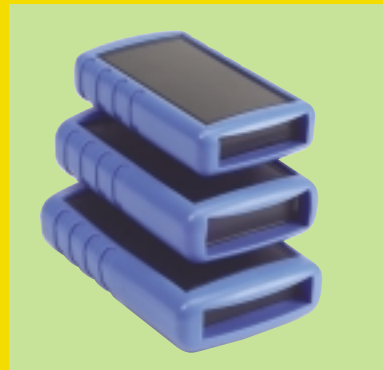

	2AA set	9V snap on	4AA set
Battery Clip Sets	Part No.	Part No.	Part No.
	BAT-2A	BAT-9V55	BAT-4A

	Bone	Black
Belt Clips	Part No.	Part No.
	CLP-BONE	CLP-BLK

	ABS, Black	Transparent Red	ABS Bone
End Plates	Part No.	Part No.	Part No.
Std End Plate	55-EPBLK	55-EPIR	55-EPGRY
Deep top End Plate	55-EP2BLK	55-EP2IR	55-EP2GRY

New for 2004

Featuring eight new product lines with protective rubber boots.

1

NEMA 4 / IP65 Enclosures

Extruded Aluminum

Protective Boots

NEW!

LCD Enclosures