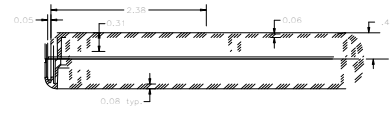

Color Options :
 Black
 Gray

Standard Material Options:
 ABS UL 94 VO (fire retardant)
 ABS UL 94 HB standard

Dimensions:
 (L x W x H)
 4.94 x 2.75 x 0.94
 4.94 x 2.75 x 1.27

	Standard Height		Deep Top Version	
	BLACK	GREY	BLACK	GREY
Dimensions	4.94 x 2.75 x 0.94"	4.94 x 2.75 x 0.94"	4.94 x 2.75 x 1.27"	4.94 x 2.75 x 1.27"
Description	Part No.	Part No.	Part No.	Part No.
Case with NO Battery Compartment	55-12-NO-BL	55-12-NO-GR	55-32-NO-BL	55-32-NO-GR
Case with 2AA Battery Compartment	55-12-2A-BL	55-12-2A-GR	55-32-2A-BL	55-32-2A-GR
Case with 4AA Battery Compartment	55-12-4A-BL	55-12-4A-GR	55-32-4A-BL	55-32-4A-GR
Case with 9V Battery Compartment	55-12-9V-BL	55-12-9V-GR	55-32-9V-BL	55-32-9V-GR
Case with Access Compartment	55-12-AC-BL	55-12-AC-GR	55-32-AC-BL	55-32-AC-GR

ACCESSORIES

	Light Blue	Dark Blue	Bright Orange	Bright Yellow	Red	Black
Protective Boot w/Integrated tilt bar	Part No.	Part No.	Part No.	Part No.	Part No.	Part No.
	55-RBT-LBL	55-RBT-DBL	55-RBT-ORG	55-RBT-YEL	55-RBT-RED	55-RBT-BLK

	2AA set	9V snap on	4AA set
Battery Clip Sets	Part No.	Part No.	Part No.
	BAT-2A	BAT-9V55	BAT-4A

	Bone	Black
Belt Clips	Part No.	Part No.
	CLP-BONE	CLP-BLK

	ABS, Black	Transparent Red	ABS Bone
End Plates	Part No.	Part No.	Part No.
Std End Plate	55-EPBLK	55-EPIR	55-EPGRY
Deep top End Plate	55-EP2BLK	55-EP2IR	55-EP2GRY