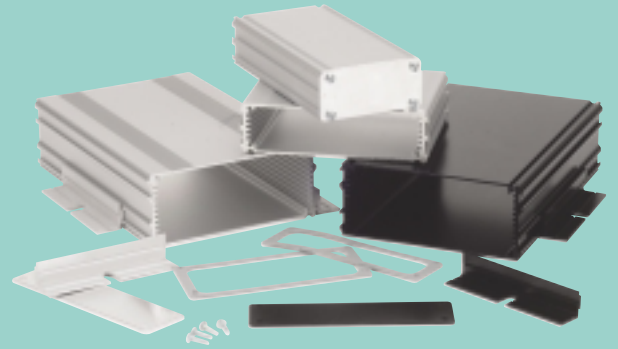

	2AA set	9V snap on	4AA set
Battery Clip Sets	Part No.	Part No.	Part No.
	BAT-2A	BAT-9V55	BAT-4A

	Bone	Black
Belt Clips	Part No.	Part No.
	CLP-BONE	CLP-BLK

	ABS, Black	Transparent Red	ABS Bone
End Plates	Part No.	Part No.	Part No.
Std End Plate	55-EPBLK	55-EPIR	55-EPGRY
Deep top End Plate	55-EP2BLK	55-EP2IR	55-EP2GRY

New for 2004

Featuring eight new product lines with protective rubber boots.

1

NEMA 4 / IP65 Enclosures

Extruded Aluminum

Protective Boots

NEW!

LCD Enclosures