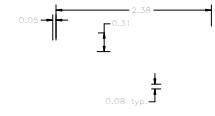

Color Options :
 Black
 Gray

Standard Material Options:
 ABS UL 94 VO (fire retardant)
 ABS UL 94 HB standard

Dimensions:
 (L x W x H)
 4.94 x 2.75 x 0.94
 4.94 x 2.75 x 1.27

	Standard Height		Deep Top Version	
	BLACK	GREY	BLACK	GREY
Dimensions	4.94 x 2.75 x 0.94"	4.94 x 2.75 x 0.94"	4.94 x 2.75 x 1.27"	4.94 x 2.75 x 1.27"
Description	Part No.	Part No.	Part No.	Part No.
Case with NO Battery Compartment	55-12-NO-BL	55-12-NO-GR	55-32-NO-BL	55-32-NO-GR
Case with 2AA Battery Compartment	55-12-2A-BL	55-12-2A-GR	55-32-2A-BL	55-32-2A-GR
Case with 4AA Battery Compartment	55-12-4A-BL	55-12-4A-GR	55-32-4A-BL	55-32-4A-GR
Case with 9V Battery Compartment	55-12-9V-BL	55-12-9V-GR	55-32-9V-BL	55-32-9V-GR
Case with Access Compartment	55-12-AC-BL	55-12-AC-GR	55-32-AC-BL	55-32-AC-GR

ACCESSORIES

	Light Blue	Dark Blue	Bright Orange	Bright Yellow	Red	Black
Protective Boot w/Integrated tilt bar	Part No.	Part No.	Part No.	Part No.	Part No.	Part No.
	55-RBT-LBL	55-RBT-DBL	55-RBT-ORG	55-RBT-YEL	55-RBT-RED	55-RBT-BLK

	2AA set	9V snap on	4AA set
Battery Clip Sets	Part No.	Part No.	Part No.
	BAT-2A	BAT-9V55	BAT-4A

	Bone	Black
Belt Clips	Part No.	Part No.
	CLP-BONE	CLP-BLK

	ABS, Black	Transparent Red	ABS Bone
End Plates	Part No.	Part No.	Part No.
Std End Plate	55-EPBLK	55-EPIR	55-EPGRY
Deep top End Plate	55-EP2BLK	55-EP2IR	55-EP2GRY