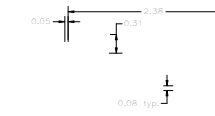

Color Options :
 Black
 Gray

Standard Material Options:
 ABS UL 94 VO (fire retardant)
 ABS UL 94 HB standard

Dimensions:
 (L x W x H)
 4.94 x 2.75 x 0.94
 4.94 x 2.75 x 1.27

	Standard Height		Deep Top Version	
	BLACK	GREY	BLACK	GREY
Dimensions	4.94 x 2.75 x 0.94"	4.94 x 2.75 x 0.94"	4.94 x 2.75 x 1.27"	4.94 x 2.75 x 1.27"
Description	Part No.	Part No.	Part No.	Part No.
Case with NO Battery Compartment	55-12-NO-BL	55-12-NO-GR	55-32-NO-BL	55-32-NO-GR
Case with 2AA Battery Compartment	55-12-2A-BL	55-12-2A-GR	55-32-2A-BL	55-32-2A-GR
Case with 4AA Battery Compartment	55-12-4A-BL	55-12-4A-GR	55-32-4A-BL	55-32-4A-GR
Case with 9V Battery Compartment	55-12-9V-BL	55-12-9V-GR	55-32-9V-BL	55-32-9V-GR
Case with Access Compartment	55-12-AC-BL	55-12-AC-GR	55-32-AC-BL	55-32-AC-GR

ACCESSORIES

	Light Blue	Dark Blue	Bright Orange	Bright Yellow	Red	Black
Protective Boot w/Integrated tilt bar	Part No.	Part No.	Part No.	Part No.	Part No.	Part No.
	55-RBT-LBL	55-RBT-DBL	55-RBT-ORG	55-RBT-YEL	55-RBT-RED	55-RBT-BLK

	2AA set	9V snap on	4AA set
Battery Clip Sets	Part No.	Part No.	Part No.
	BAT-2A	BAT-9V55	BAT-4A

	Bone	Black
Belt Clips	Part No.	Part No.
	CLP-BONE	CLP-BLK

	ABS, Black	Transparent Red	ABS Bone
End Plates	Part No.	Part No.	Part No.
Std End Plate	55-EPBLK	55-EPIR	55-EPGRY
Deep top End Plate	55-EP2BLK	55-EP2IR	55-EP2GRY