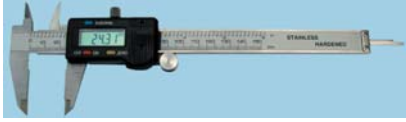

## Digital Calipers

**Roebuck**

Calipers have hardened stainless steel frame and measuring jaws, depth rod, thumbroll adjustment and knurled locking screw. 3 button operation: On/Off: Inch/Metric conversion. Zero in any position.

### Accuracy

$\pm 0.02\text{mm}$   $\times$  100mm

$\pm 0.03\text{mm}$   $\times$  100 - 200mm

$\pm 0.04\text{mm}$   $\times$  200 - 300mm

489576

Capacity (mm)	Capacity (in)	Resolution	External Jaw	Internal Jaw	Order Code	Price Each
150	6	0.01mm/0.0005in	40mm	18mm	<b>137-5863</b>	
200	8	0.01mm/0.0005in	50mm	20mm	<b>137-5864</b>	
300	12	0.01mm/0.0005in	60mm	20mm	<b>137-5865</b>	