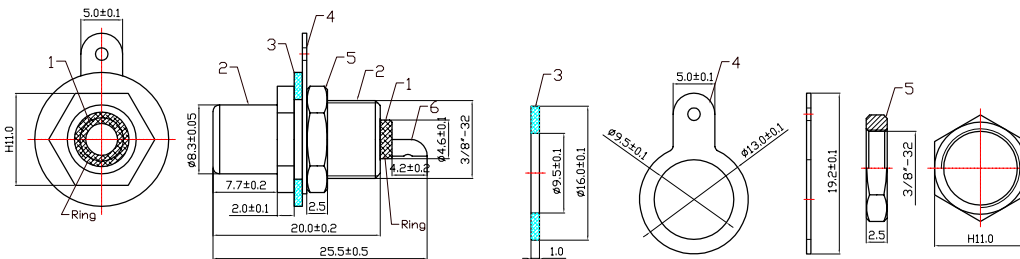

RCA Jack, W/Bakelite Washer Red

Diagram

Dimensions : Millimetres

Item	Designation	Material
1	Dielectric	POM
2	Body	Cu
3	Washer	Bakelite
4	Earthing Patch	Fe
5	Nut	Zn
6	Pin	Cu

Part Number Table

Description	Part Number
RCA Jack, W/Bakelite Washer, Red	PSG01720