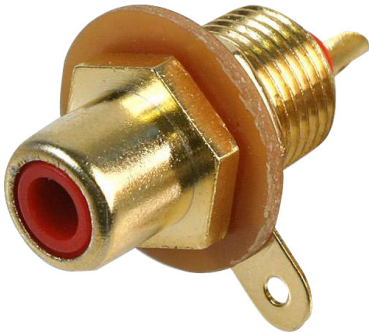

RCA Jack, W/Bakelite Washer Red

Diagram

Dimensions : Millimetres

Item	Designation	Material
1	Dielectric	POM
2	Body	Cu
3	Washer	Bakelite
4	Earthing Patch	Fe
5	Nut	Zn
6	Pin	Cu

Part Number Table

Description	Part Number
RCA Jack, W/Bakelite Washer, Red	PSG01720