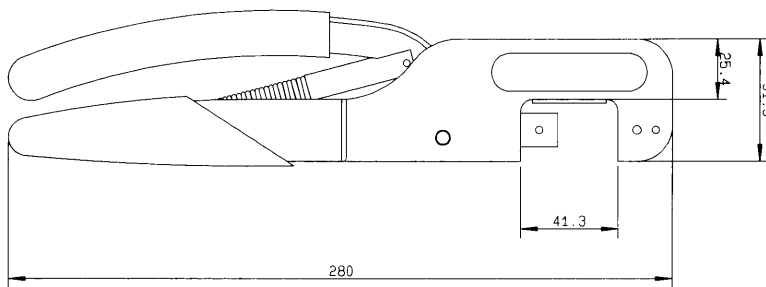

RADIALL CRIMP TOOLS (DIES INCLUDED)

FIG 1

FIG 2

PART NUMBER	FIG.	CABLE GROUP	COLOR OF HANDLES			
R282 211 000	1	2/50 S - 2.6/50 S	RED	4.52 (0.178)	3.25 (0.128)	2.67 (0.105)
R282 223 000	1	5/50 S - 5/50 D	ORANGE	6.48 (0.255)	5.41 (0.213)	1.73 (0.068)
R282 231 000	2	10.3/50 S	YELLOW	10.54 (0.415)	2.54 (0.1)	

MIL CRIMPING TOOL (MIL 22520/05-01) (DIES NOT INCLUDED)

Part number

R282 293 000

DIES

Part number	Cable group		
R282 235 003	2.6/50 S	3.25 (.128)	2.67 (.105)
R282 235 009	2/50 S + D - 2.6/50 S - 2.6/75 S	4.5 (.177)	1.73 (.068)
R282 235 011	5/50 S - 5/50 D	5.41 (.213)	1.73 (.068)
R282 235 013	6/75 S	6.48 (.255)	1.73 (.068)
R282 235 116	10/50 - 11/50 D - 10/75 S	10.54 (.415)	2.54 (.1)