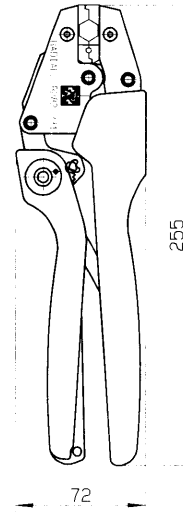

RADIALL CRIMP TOOLS (DIES INCLUDED)

FIG 1

FIG 2

PART NUMBER	FIG.	CABLE GROUP	COLOR OF HANDLES			
R282 211 000	1	2/50 S - 2.6/50 S	RED	4.52 (0.178)	3.25 (0.128)	2.67 (0.105)
R282 223 000	1	5/50 S - 5/50 D	ORANGE	6.48 (0.255)	5.41 (0.213)	1.73 (0.068)
R282 231 000	2	10.3/50 S	YELLOW	10.54 (0.415)	2.54 (0.1)	

MIL CRIMPING TOOL (MIL 22520/05-01) (DIES NOT INCLUDED)

Part number

R282 293 000

DIES

Part number	Cable group		
R282 235 003	2.6/50 S	3.25 (.128)	2.67 (.105)
R282 235 009	2/50 S + D - 2.6/50 S - 2.6/75 S	4.5 (.177)	1.73 (.068)
R282 235 011	5/50 S - 5/50 D	5.41 (.213)	1.73 (.068)
R282 235 013	6/75 S	6.48 (.255)	1.73 (.068)
R282 235 116	10/50 - 11/50 D - 10/75 S	10.54 (.415)	2.54 (.1)