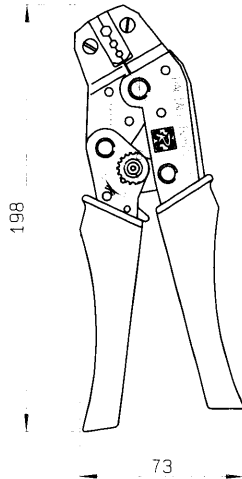

RADIALL CRIMP TOOLS (DIES INCLUDED)

FIG 1

FIG 2

PART NUMBER	FIG.	CABLE GROUP	COLOR OF HANDLES			
R282 211 000	1	2/50 S - 2.6/50 S	RED	4.52 (0.178)	3.25 (0.128)	2.67 (0.105)
R282 223 000	1	5/50 S - 5/50 D	ORANGE	6.48 (0.255)	5.41 (0.213)	1.73 (0.068)
R282 231 000	2	10.3/50 S	YELLOW	10.54 (0.415)	2.54 (0.1)	

MIL CRIMPING TOOL (MIL 22520/05-01) (DIES NOT INCLUDED)

Part number

R282 293 000

DIES

Part number	Cable group		
R282 235 003	2.6/50 S	3.25 (.128)	2.67 (.105)
R282 235 009	2/50 S + D - 2.6/50 S - 2.6/75 S	4.5 (.177)	1.73 (.068)
R282 235 011	5/50 S - 5/50 D	5.41 (.213)	1.73 (.068)
R282 235 013	6/75 S	6.48 (.255)	1.73 (.068)
R282 235 116	10/50 - 11/50 D - 10/75 S	10.54 (.415)	2.54 (.1)