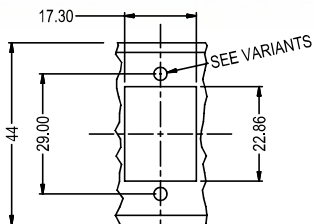

CLIFF

1U SLIM PANELS

16 rectangular holes with cable bar
Material: Steel, black powder coat finish.

HOLE DETAIL
(16x POSITIONS)

Variants - Fixing Hole

- CP30158 - Plain Ø3.20
- CP30159 - Threaded M3x0.50
- CP30160 - Threaded #4-40 UNC

20 rectangular holes with cable bar
Material: Steel, black powder coat finish.

HOLE DETAIL
(20x POSITIONS)

Variants - Fixing Hole

- CP30161 - Plain Ø3.20
- CP30162 - Threaded M3x0.50
- CP30163 - Threaded #4-40 UNC