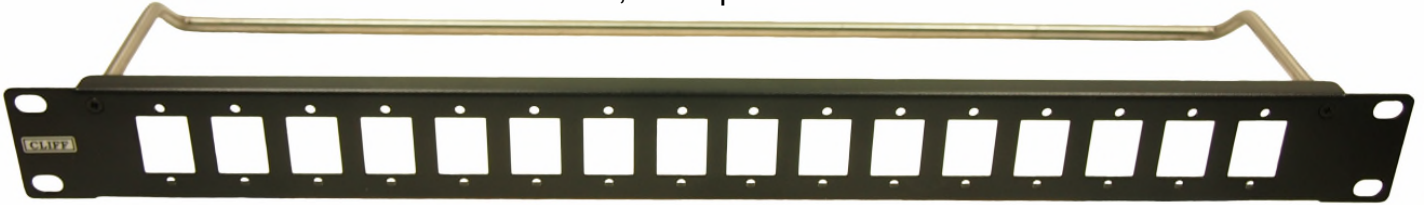

CLIFF

1U SLIM PANELS

16 rectangular holes with cable bar
Material: Steel, black powder coat finish.

HOLE DETAIL
(16x POSITIONS)

Variants - Fixing Hole

- CP30158 - Plain Ø3.20
- CP30159 - Threaded M3x0.50
- CP30160 - Threaded #4-40 UNC

20 rectangular holes with cable bar
Material: Steel, black powder coat finish.

HOLE DETAIL
(20x POSITIONS)

Variants - Fixing Hole

- CP30161 - Plain Ø3.20
- CP30162 - Threaded M3x0.50
- CP30163 - Threaded #4-40 UNC