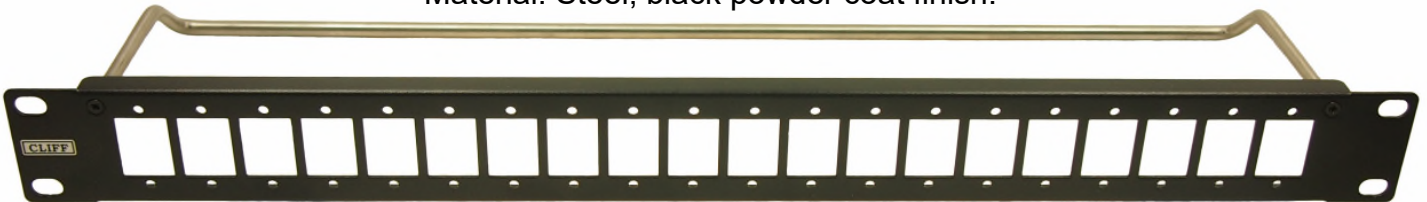

CLIFF

1U SLIM PANELS

16 rectangular holes with cable bar
Material: Steel, black powder coat finish.

HOLE DETAIL
(16x POSITIONS)

Variants - Fixing Hole

- CP30158 - Plain Ø3.20
- CP30159 - Threaded M3x0.50
- CP30160 - Threaded #4-40 UNC

20 rectangular holes with cable bar
Material: Steel, black powder coat finish.

HOLE DETAIL
(20x POSITIONS)

Variants - Fixing Hole

- CP30161 - Plain Ø3.20
- CP30162 - Threaded M3x0.50
- CP30163 - Threaded #4-40 UNC