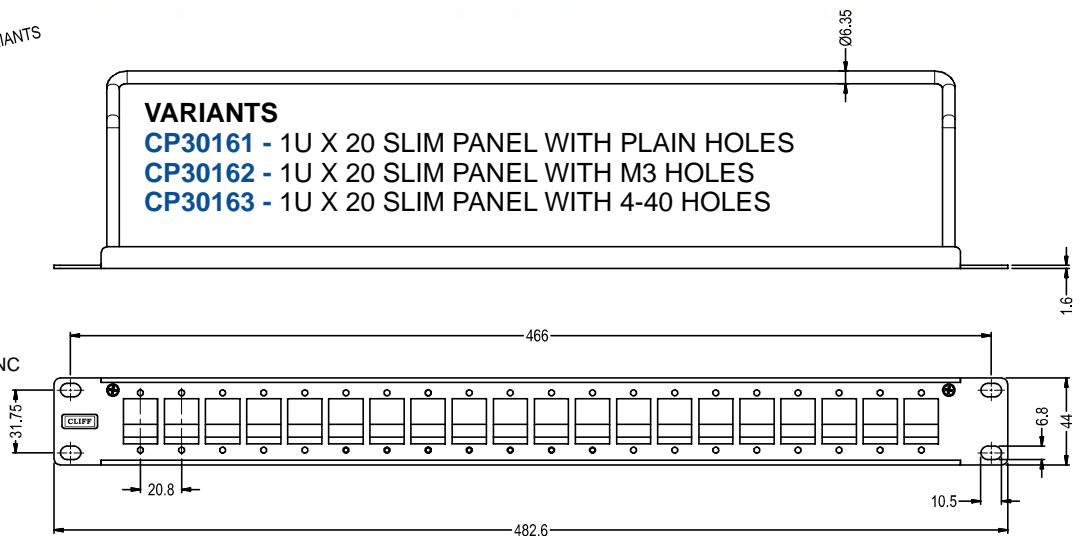

CLIFF

1U SLIM PANELS

16 rectangular holes with cable bar
Material: Steel, black powder coat finish.

HOLE DETAIL
(16x POSITIONS)

Variants - Fixing Hole

- CP30158 - Plain Ø3.20
- CP30159 - Threaded M3x0.50
- CP30160 - Threaded #4-40 UNC

20 rectangular holes with cable bar
Material: Steel, black powder coat finish.

HOLE DETAIL
(20x POSITIONS)

Variants - Fixing Hole

- CP30161 - Plain Ø3.20
- CP30162 - Threaded M3x0.50
- CP30163 - Threaded #4-40 UNC