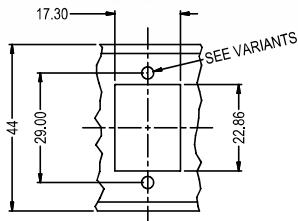

CLIFF

1U SLIM PANELS

16 rectangular holes with cable bar
Material: Steel, black powder coat finish.

HOLE DETAIL
(16x POSITIONS)

Variants - Fixing Hole

- CP30158 - Plain Ø3.20
- CP30159 - Threaded M3x0.50
- CP30160 - Threaded #4-40 UNC

20 rectangular holes with cable bar
Material: Steel, black powder coat finish.

HOLE DETAIL
(20x POSITIONS)

Variants - Fixing Hole

- CP30161 - Plain Ø3.20
- CP30162 - Threaded M3x0.50
- CP30163 - Threaded #4-40 UNC