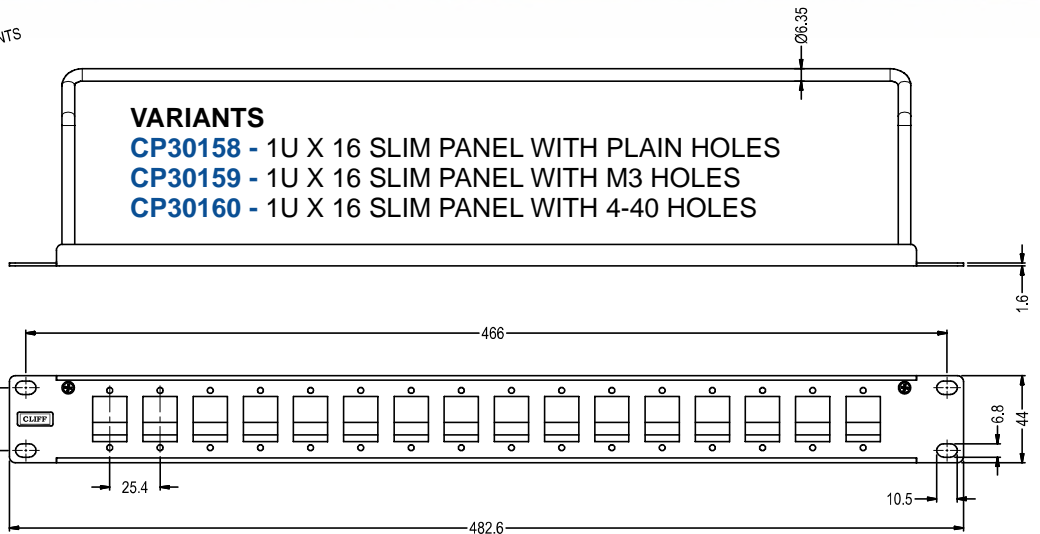

CLIFF

1U SLIM PANELS

16 rectangular holes with cable bar
Material: Steel, black powder coat finish.

HOLE DETAIL
(16x POSITIONS)

Variants - Fixing Hole

- CP30158 - Plain Ø3.20
- CP30159 - Threaded M3x0.50
- CP30160 - Threaded #4-40 UNC

20 rectangular holes with cable bar
Material: Steel, black powder coat finish.

HOLE DETAIL
(20x POSITIONS)

Variants - Fixing Hole

- CP30161 - Plain Ø3.20
- CP30162 - Threaded M3x0.50
- CP30163 - Threaded #4-40 UNC