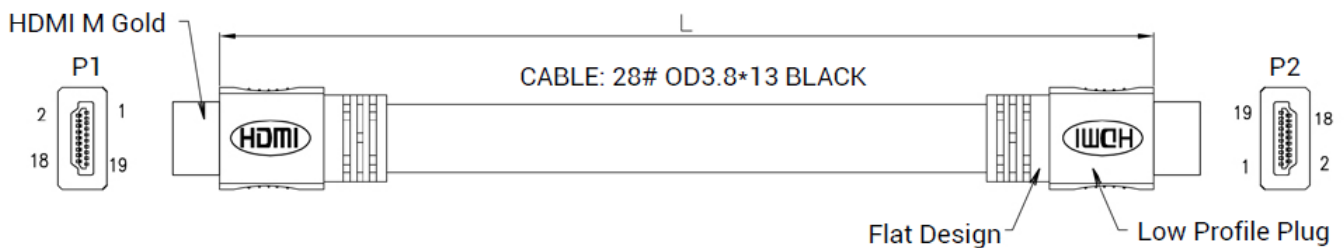

HDMI Cables

Pro Series HDMI M to M Flat Cables

Part No: 2410HQF - See Ordering Information Chart

These high quality HDMI cables are ideal for HDTV environments. Manufactured using space saving, unobtrusive flat cable, the assemblies are moulded in design with gold plated connectors. They are available in 5 different lengths.

Features & Benefits

- Ideal for modern-day home cinema environments
- Supports digital audio & video transmission
- Perfect for high definition video, as well as digital audio
- High quality moulded assembly in set lengths. Fitted with gold plated connectors
- Standard colour is black

Specification

- Cable : HDMI Flat 1.4V Cable
- Connector : HDMI Type A Male in Gold
- Inside Mould : PE Molded
- Outside Mould : PVC Black (45P) Molded

VIDEK

HDMI Cables

Pro Series HDMI M to M Flat Cables