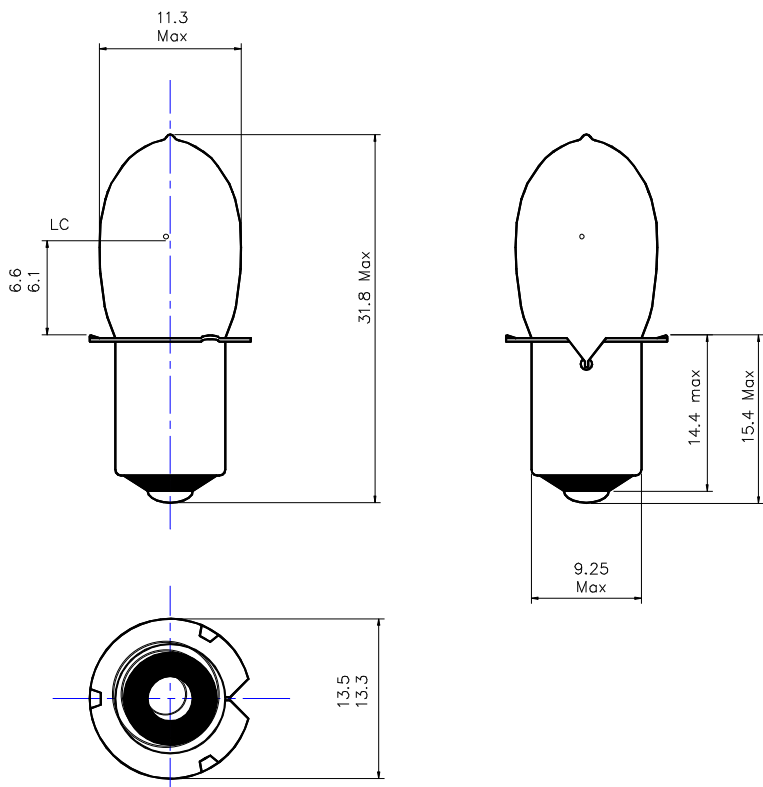

Part Number: 13211440

| Type         | Size | Rating     | Description               |
|--------------|------|------------|---------------------------|
| Incandescent | B-3½ | 7.2V 0.75A | Krypton Pre-Focus (torch) |

Dimensions in millimetre

| TEST VOLTS | CURRENT (mA) |      |      | LIGHT OUTPUT (Lm) |      |      | LIFE Hours |
|------------|--------------|------|------|-------------------|------|------|------------|
|            | Min.         | Nom. | Max. | Min.              | Nom. | Max. |            |
| 7.2        | 675          | 750  | 825  | 75                | 100  | 125  | 15         |

Notes:

- 1 **Base Type** P13.5s Nickel plated pre-focus
- 2 **Filament Shape** C-2R
- 3 **Lamp Marking** 7.2V 0.75A
- 4 **Environmental** RoHS & REACH SVHC compliant