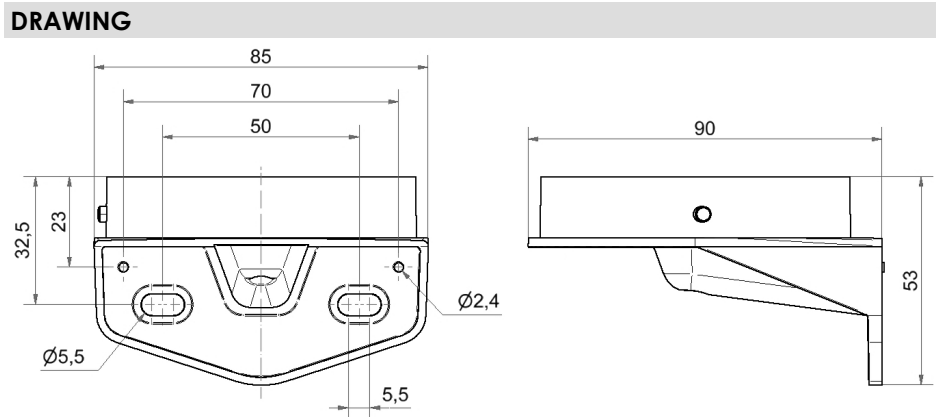

EvoSIGNAL / EvoSIGNAL Accessories
Midi Bracket WM GY

Part No.: 261.700.07

MECHANICAL DATA	
Length	90 mm
Width	85 mm
Height	53 mm
Materials	PC/ABS
Housing colour	Grey
Protection category	IP66
Cable entry	Through hole
Cable entry maximum	d = 9 mm
Type of fixing	Wall mounting
Working temperature minimum	-30°C
Working temperature maximum	+60°C
UL Type Rating	Type 12
Weight with packaging	54 g
Product weight	54 g

ELECTRICAL DATA	
Pollution degree	3

! For additional installation and mounting information, refer to the appropriate user guide at www.werma.com. This printed copy is for information only and is subject to alteration.