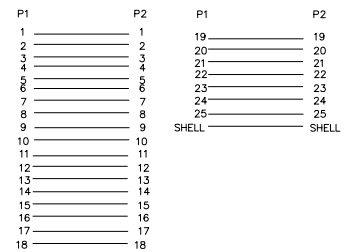

D-Sub 25 Way Male Plug to Male Plug

pro-SIGNAL

Specifications

Connector Type A : D Subminiature Plug, 25 Way
 Connector Type B : D Subminiature Plug, 25 Way
 Jacket Colour : Grey

Diagram

Pin

Item	Description	Qty.	Unit
1	Cable: 30AWG (7/0.1)×25C+Drain+AL/Mylar, OD: 6.6 PVC Jacket, Beige White	-	-
2	Conn: DB 25P M, Contact: Tin Plated, Shell: Nickel Plated Blue Insulator	1	Pcs.
3	Conn: DB 25P M, Contact: Gold Plated, Shell: Nickel Plated, Blue Insulator		
4	Screw: #4-40UNC Steel, Nickel Plated.	4	
5	PE: LD-PE, Natural	25	g
6	PVC: Beige White	30	

Part Number Table

Description	Length (L)	Part Number
DB 25P Male to DB 25P Male Cable, Grey	2m ±0.03m	PS11252

Important Notice : This data sheet and its contents (the "Information") belong to the members of the AVNET group of companies (the "Group") or are licensed to it. No licence is granted for the use of it other than for information purposes in connection with the products to which it relates. No licence of any intellectual property rights is granted. The Information is subject to change without notice and replaces all data sheets previously supplied. The Information supplied is believed to be accurate but the Group assumes no responsibility for its accuracy or completeness, any error in or omission from it or for any use made of it. Users of this data sheet should check for themselves the Information and the suitability of the products for their purpose and not make any assumptions based on information included or omitted. Liability for loss or damage resulting from any reliance on the Information or use of it (including liability resulting from negligence or where the Group was aware of the possibility of such loss or damage arising) is excluded. This will not operate to limit or restrict the Group's liability for death or personal injury resulting from its negligence. pro-SIGNAL is the registered trademark of Premier Farnell Limited 2019.