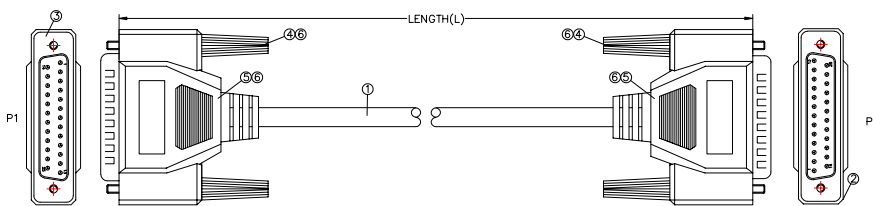

D-Sub 25 Way Male Plug to Male Plug

pro-SIGNAL

Specifications

Connector Type A : D Subminiature Plug, 25 Way
 Connector Type B : D Subminiature Plug, 25 Way
 Jacket Colour : Grey

Diagram

Pin

Item	Description	Qty.	Unit
1	Cable: 30AWG (7/0.1)×25C+Drain+AL/Mylar, OD: 6.6 PVC Jacket, Beige White	-	-
2	Conn: DB 25P M, Contact: Tin Plated, Shell: Nickel Plated Blue Insulator	1	Pcs.
3	Conn: DB 25P M, Contact: Gold Plated, Shell: Nickel Plated, Blue Insulator		
4	Screw: #4-40UNC Steel, Nickel Plated.	4	
5	PE: LD-PE, Natural	25	g
6	PVC: Beige White	30	

Part Number Table

Description	Length (L)	Part Number
DB 25P Male to DB 25P Male Cable, Grey	2m ±0.03m	PS11252

Important Notice : This data sheet and its contents (the "Information") belong to the members of the AVNET group of companies (the "Group") or are licensed to it. No licence is granted for the use of it other than for information purposes in connection with the products to which it relates. No licence of any intellectual property rights is granted. The Information is subject to change without notice and replaces all data sheets previously supplied. The Information supplied is believed to be accurate but the Group assumes no responsibility for its accuracy or completeness, any error in or omission from it or for any use made of it. Users of this data sheet should check for themselves the Information and the suitability of the products for their purpose and not make any assumptions based on information included or omitted. Liability for loss or damage resulting from any reliance on the Information or use of it (including liability resulting from negligence or where the Group was aware of the possibility of such loss or damage arising) is excluded. This will not operate to limit or restrict the Group's liability for death or personal injury resulting from its negligence. pro-SIGNAL is the registered trademark of Premier Farnell Limited 2019.