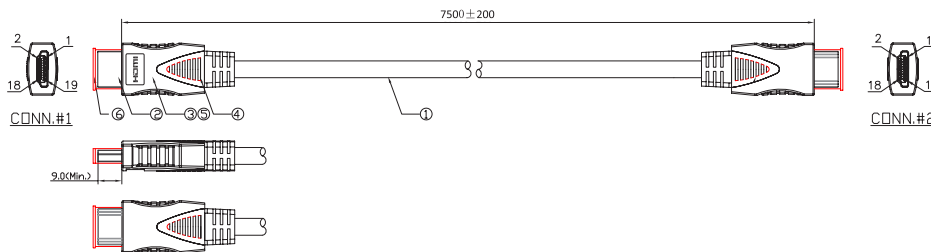

Diagram

Item	Description	Material
1	HDMI Cable	(#28×1P+A)×4C+#28×5C+A+D OD: 7.3mm, Black
2	HDMI Conn.	HDMI A (M)
3	Inner Mold	PE Low Density
4	Over Mold	PVC 50P Black
5	Over Mold	PVC 45P Silver Grey
6	Cover	PE Low Density

Part Number Table

Description	Part Number
Cable Assembly, HDMI Plug, HDMI Plug, 7.5m, Black	PSG90705

Dimensions : Millimetres

Important Notice : This data sheet and its contents (the "Information") belong to the members of the AVNET group of companies (the "Group") or are licensed to it. No licence is granted for the use of it other than for information purposes in connection with the products to which it relates. No licence of any intellectual property rights is granted. The Information is subject to change without notice and replaces all data sheets previously supplied. The Information supplied is believed to be accurate but the Group assumes no responsibility for its accuracy or completeness, any error in or omission from it or for any use made of it. Users of this data sheet should check for themselves the Information and the suitability of the products for their purpose and not make any assumptions based on information included or omitted. Liability for loss or damage resulting from any reliance on the Information or use of it (including liability resulting from negligence or where the Group was aware of the possibility of such loss or damage arising) is excluded. This will not operate to limit or restrict the Group's liability for death or personal injury resulting from its negligence. pro-SIGNAL is the registered trademark of Premier Farnell Limited 2019.

Newark.com/exclusive-brands
Farnell.com/exclusive-brands
Element14.com/exclusive-brands

pro-SIGNAL