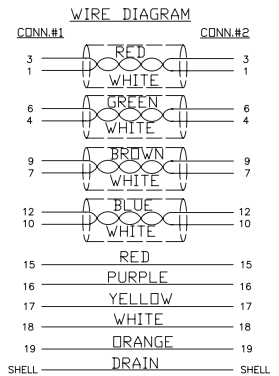

Cable Assembly

HDMI Plug to HDMI Plug

pro-SIGNAL

RoHS
Compliant

Description

High quality HDMI lead, which carries audio and video signals. The connectors are Gold plated. HDMI v1.3 compliant

Specifications

Connector Type A	: HDMI Plug
Connector Type B	: HDMI Plug
Withstand Voltage	: 300V DC 0.1 Sec.
Insulation Resistance	: 20MΩ Min.
Conductive Resistance	: 4.5Ω Max.
Cable Length	: 7.5m (24.6ft)
Jacket Colour	: Black

Diagram

Item	Description	Material
1	HDMI Cable	(#28×1P+A)×4C+#28×5C+A+D OD: 7.3mm, Black
2	HDMI Conn.	HDMI A (M)
3	Inner Mold	PE Low Density
4	Over Mold	PVC 50P Black
5	Over Mold	PVC 45P Silver Grey
6	Cover	PE Low Density