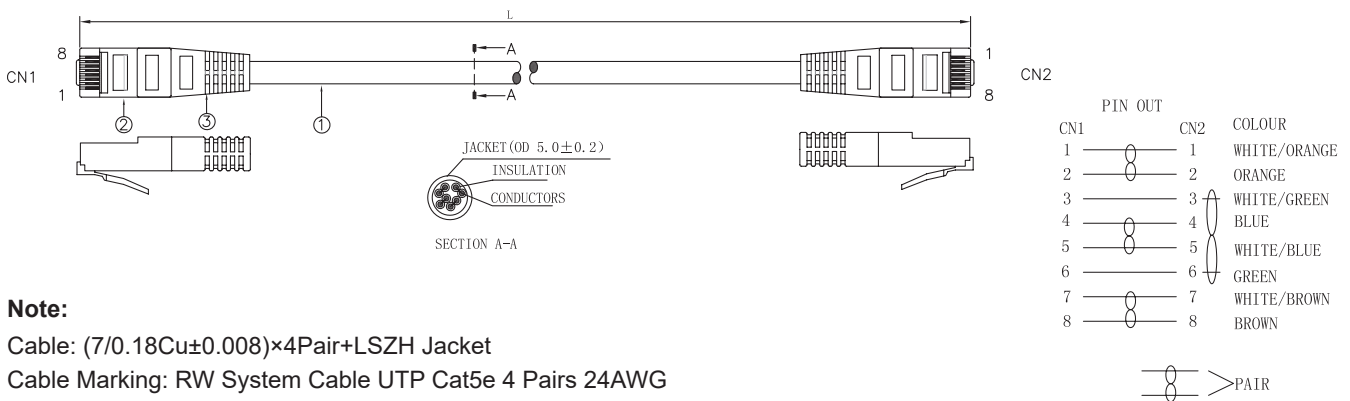

Ethernet Cable

RJ45 Plug to RJ45 Plug

pro-SIGNAL

RoHS
Compliant

Specifications

LAN Category : Cat5e
Connector to Connector : RJ45 Plug to RJ45 Plug

Diagram

Note:

Cable: (7/0.18Cu±0.008)×4Pair+LSZH Jacket
Cable Marking: RW System Cable UTP Cat5e 4 Pairs 24AWG
Stranded TIA/EIA568 100MHz
Connector: RJ45(8P8C) Male Cat5e Type
Insulation: Clear Polyester
Contacts: Brass, Gold Plated 3μ
Molding: PVC

Part Number Table

Description	Colour	Length (L)	Part Number
Cat5e patch cable LSZH, RJ45 Plug-Plug	Blue	0.5m	PS11236
	Blue	15m	PSG90835
	Grey	15m	PSG90833
	Grey	20m	PSG90834
	Blue	2m	PS11238
	Grey	2m	PS11232
	Blue	3m	PS11239
	Grey	3m	PS11233
	Blue	5m	PS11240