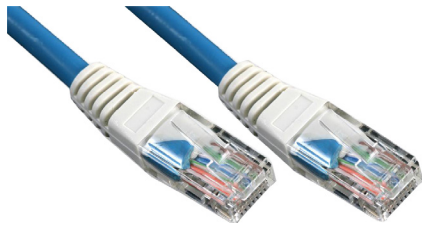

Ethernet Cable

RJ45 Plug to RJ45 Plug

pro-SIGNAL

RoHS
Compliant

Specifications

LAN Category : Cat5e
Connector to Connector : RJ45 Plug to RJ45 Plug

Diagram

Note:

Cable: (7/0.18Cu±0.008)×4Pair+LSZH Jacket
Cable Marking: RW System Cable UTP Cat5e 4 Pairs 24AWG
Stranded TIA/EIA568 100MHz
Connector: RJ45(8P8C) Male Cat5e Type
Insulation: Clear Polyester
Contacts: Brass, Gold Plated 3μ
Molding: PVC

Part Number Table

Description	Colour	Length (L)	Part Number
Cat5e patch cable LSZH, RJ45 Plug-Plug	Blue	0.5m	PS11236
	Blue	15m	PSG90835
	Grey	15m	PSG90833
	Grey	20m	PSG90834
	Blue	2m	PS11238
	Grey	2m	PS11232
	Blue	3m	PS11239
	Grey	3m	PS11233
	Blue	5m	PS11240