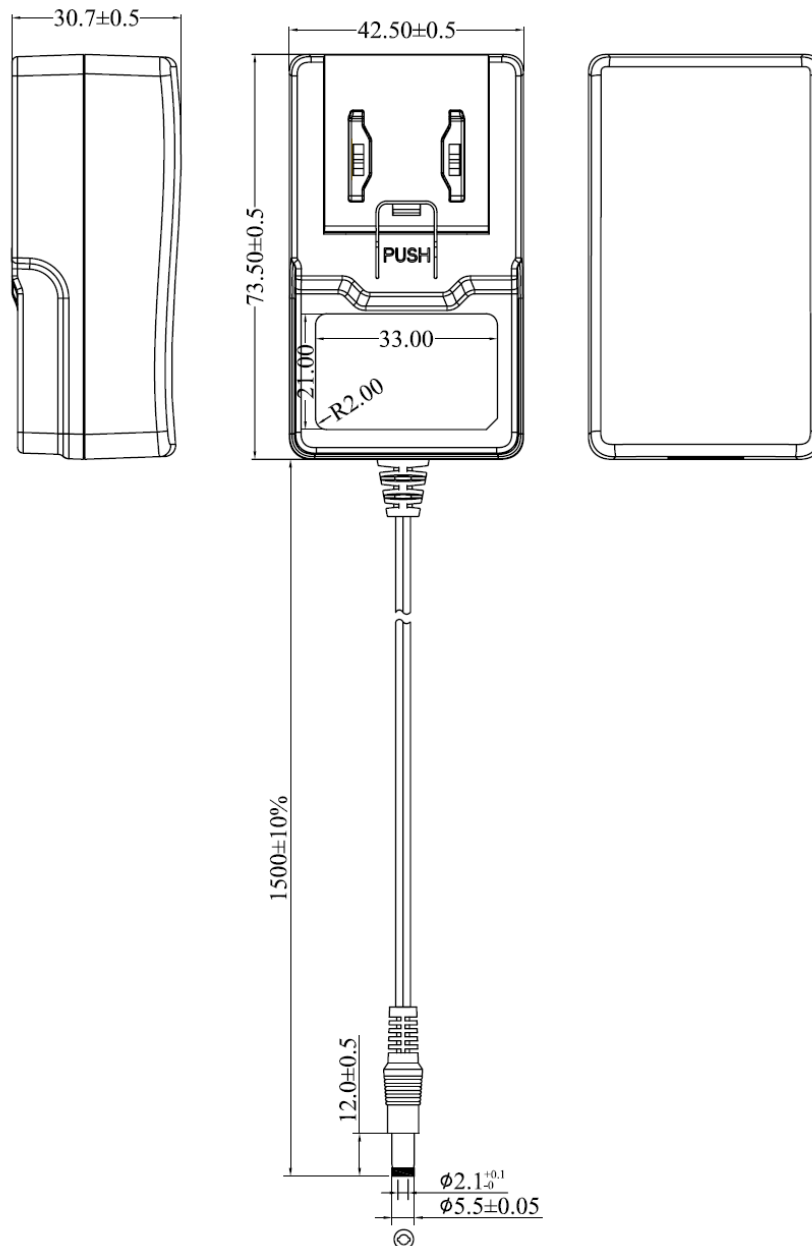

Specification	
Part Code	y - o ‡
Input Voltage Range	90-264 Vac
Input Frequency Range	47-63Hz
Input Current Rated	0.2A at 90VAC
Input AC Heads	UK, Euro, USA & Auz
Output Voltage Rating	+12V
Output Current Range	0.5A
Output Min Current	0.0A
Output Connection Type	2.1x5.5x12mm centre positive – Straight
Total Output Regulation	+/-5
Line and Load Regulation	+/-2
Ripple & Noise	200mVp-p
Efficiency	79.03%Min
Over Voltage Protection	120-150% Rated output voltage input to reset
Over Load Protection	120-150% Rated output power, Auto recovery
Operating Temperature	0°C to +40°C
Storage Temperature	-20°C to +60°C
Operating Humidity	10% to 90%
Storage Humidity	5% to 90%
Hi-Pot	4000VAC 10mA 1min
Leakage Current	<0.1mA max
Safety Standard	Meet ES60601 EN60601 IEC60601 RCM.
EMI Standard	Meets CE(EN55022)
MTBF	50K Hours
Size mm max.	73.5(L) x 42.5(W) x 30.7(H)
Weight	85 g

MEDICAL WALL MOUNT INTERCHANGEABLE BLADE POWER SUPPLY 12VDC 6 WATT

STONTRONICS: UES06W012050

Diagrams

General Note

TT Electronics reserves the right to make changes in product specification without notice or liability. All information is subject to TT Electronics' own data and is considered accurate at time of going to print.