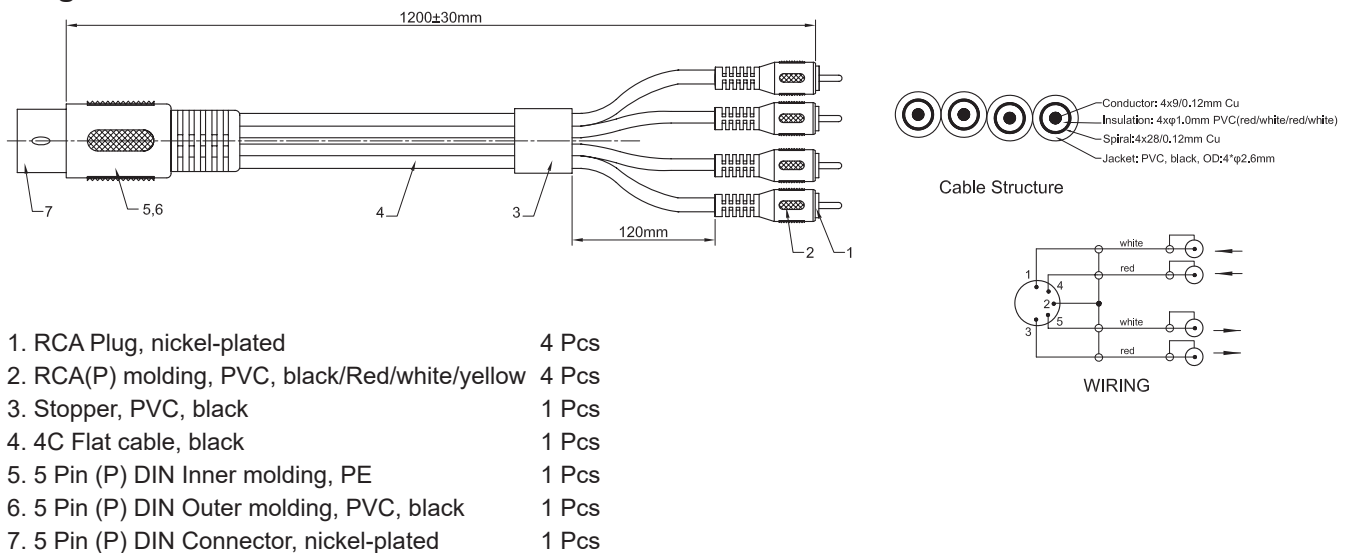

DIN Plug to Phono (RCA) Plug, × 4

pro-SIGNAL

RoHS
Compliant

Specifications

Connector Type A	: IEC 60130-9, DIN Plug, 180°, 5 Way
Connector Type B	: Phono (RCA) Plug, × 4
Cable Length	: 1.2m (1200mm)
Jacket Colour	: Black

Diagram

- | | |
|--|-------|
| 1. RCA Plug, nickel-plated | 4 Pcs |
| 2. RCA(P) molding, PVC, black/Red/white/yellow | 4 Pcs |
| 3. Stopper, PVC, black | 1 Pcs |
| 4. 4C Flat cable, black | 1 Pcs |
| 5. 5 Pin (P) DIN Inner molding, PE | 1 Pcs |
| 6. 5 Pin (P) DIN Outer molding, PVC, black | 1 Pcs |
| 7. 5 Pin (P) DIN Connector, nickel-plated | 1 Pcs |

Part Number Table

Description	Part Number
IEC 60130-9, DIN Plug to Phono (RCA) Plug, × 4, 180°, 5 Way, Black, 1.2m	PSG00908

Dimensions : Millimetres

Important Notice : This data sheet and its contents (the "Information") belong to the members of the AVNET group of companies (the "Group") or are licensed to it. No licence is granted for the use of it other than for information purposes in connection with the products to which it relates. No licence of any intellectual property rights is granted. The Information is subject to change without notice and replaces all data sheets previously supplied. The Information supplied is believed to be accurate but the Group assumes no responsibility for its accuracy or completeness, any error in or omission from it or for any use made of it. Users of this data sheet should check for themselves the Information and the suitability of the products for their purpose and not make any assumptions based on information included or omitted. Liability for loss or damage resulting from any reliance on the Information or use of it (including liability resulting from negligence or where the Group was aware of the possibility of such loss or damage arising) is excluded. This will not operate to limit or restrict the Group's liability for death or personal injury resulting from its negligence. pro-SIGNAL is the registered trademark of Premier Farnell Limited 2019.