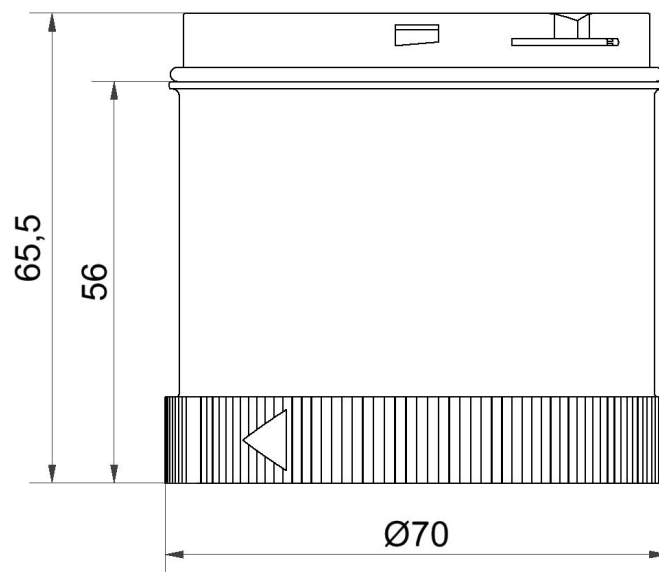

Modular Signal Towers / KombiSIGN 72 TwinLIGHT Classic 24VAC/DC BU

EAC certificate available	Yes
Conforms with AS-I	No
ICAO Certification	No
Conforms with GL	No
Conforms with RoHS CN	No
Conforms with VdS	No

DRAWING

For additional installation and mounting information, refer to the appropriate user guide at www.werma.com. This printed copy is for information only and is subject to alteration.