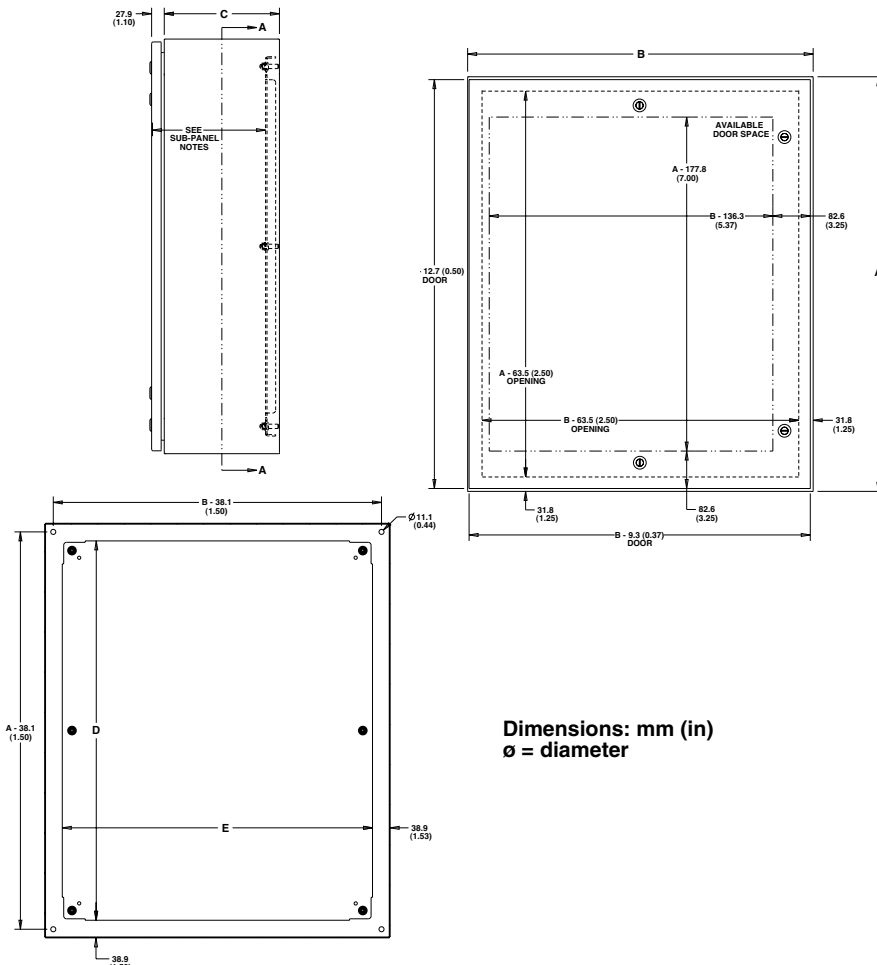

NEMA TYPE 4 ENVIROLINE® SERIES SINGLE DOOR ENCLOSURES

SCE-12EL1206LP
shown smaller
than actual size.

- 0.075" Carbon Steel
- Seams Continuously Welded and Ground Smooth
- Flange Trough Collar Around All Sides of Door Opening
- Oil-Resistant Gasket
- Collar Studs Provided for Mounting Optional Panels
- Concealed Hinge
- Removable and Interchangeable Doors
- Black Quarter Turn Latches
- Latches Are Opened or Closed with a Screwdriver
- Mounting Holes in Back of Enclosure
- Mounting Hardware, Sealing Washer and Hole Plug Included
- Removable Print Pocket
- Ground Studs on Door and Body
- Optional Tamper-Resistant Inserts Are Available
- Optional Mounting Feet Available
- Door Hardware Available

Dimensions: mm (in)
 ø = diameter

Application

Designed to house electrical and electronic controls, instruments and components. Provides protection from dust, oil and water. For outdoor application a drip shield is recommended.

SUB-PANEL NOTES:
 Dimensions are from the inside of the door
 C + 8.1 (0.32) for flat sub-panels
 C - 4.5 (0.18) for bent sub-panels

LATCH NOTES:
 Enclosures < 609.6 (24.00") in height require only one latch centered on door.
 Enclosures >= 609.6 (24.00") and < 1016 (40.00") in height require two latches on door.
 Enclosures >= 1016 (40.00") require three latches on door.
 Omit center latch top and bottom of door when door width is <= 762 (30.00")

Ordering Examples: SCE-12EL1206LP, NEMA Type 4 Enviroline® series single-door enclosure.

SCE-16EL2006LP, NEMA Type 4 Enviroline series single-door enclosure, 16 H x 20 W x 6" D, SCE-20P16, sub-panel.