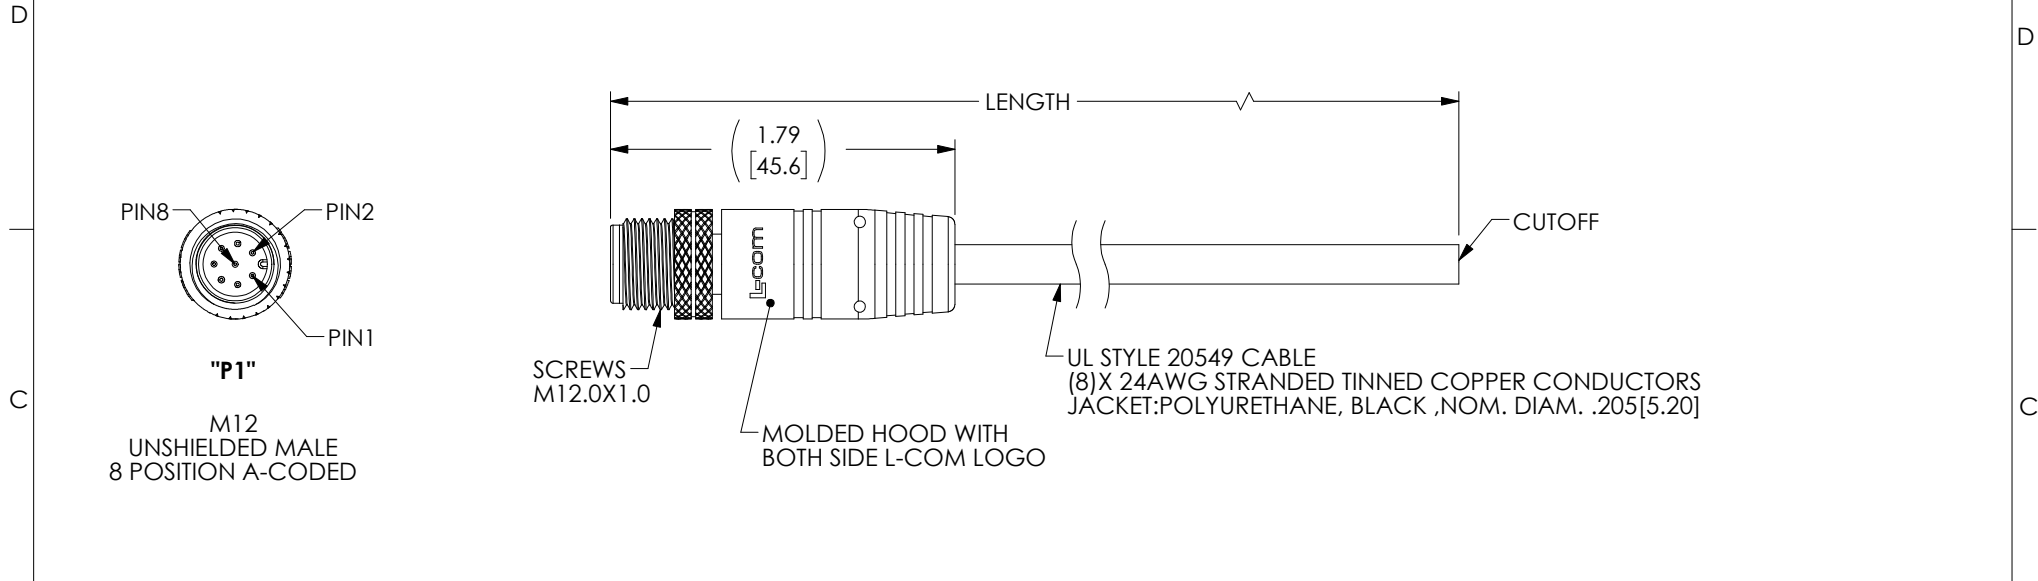

**NOTES**

**MATERIAL:**  
 MOLDED HOOD:THERMOPLASTIC POLYURETHANE, BLACK  
 INSULATOR:TPU,BLACK  
 SCREWS:BRASS, NICKEL PLATE  
 CONTACTS:PHOSPHOR BRONZE, 15µ" MIN. GOLD PLATE

**ELECTRICAL:**  
 NOMINAL VOLTAGE RATING: 30 V AC/DC  
 MAX CURRENT: 2A

**APPLICATION:**  
 INGRESS PROTECTION RATING IS IP67 (MATED).

**ENVIRONMENTAL:**  
 OPERATING TEMPERATURE RANGE: -25°C TO +80°C  
 CABLE JACKET RESISTANCE: OIL, SUNLIGHT & CHEMICAL RESISTANT  
 CABLE JACKET FLAME RATING:UL94 V-0

**MISCELLANEOUS**  
 CABLE ASSEMBLIES TO BE TESTED FOR CONTINUITY  
 CABLE ASSEMBLY SHALL BE INDIVIDUALLY PACKAGED IN ACCORDANCE WITH L-COM SPECIFICATION PS-0031.

WIRING MAP

"P1"		"CUTOFF"
WHITE 1	_____	_____
BROWN 2	_____	_____
GREEN 3	_____	_____
YELLOW 4	_____	_____
GRAY 5	_____	_____
PINK 6	_____	_____
BLUE 7	_____	_____
RED 8	_____	_____

PART NUMBER	LENGTH	
	FEET	METERS
TRG885-P4B-2M	6.56	2.0
TRG885-P4B-5M	16.41	5.0

UNLESS OTHERWISE SPECIFIED, DIMENSIONS ARE IN INCHES [mm] OVERALL CABLE LENGTH TOLERANCE: ≤12 [305] = +1 [25] / -0 >12 [305] ≤60 [1524] = +2 [51] / -0 >60 [1524] ≤120 [3048] = +4 [102] / -0 >120 [3048] ≤300 [7620] = +6 [152] / -0 >300 [7620] = +5% / -0 ALL OTHER DIMENSIONAL TOLERANCES: .X = ± .2 [5]      FRACTIONS .XX = ± .02 [5]    ± 1/32 .XXX = ± .005 [13]    ANGLES ± 1° THIRD-ANGLE PROJECTION 	APPROVALS DRAWN BY B.ZHANG CHECKED BY SPAN APPROVED BY DGUITADAUR DATE 03/08/2021 03/08/2021 03/08/2021	 an INFINITI® brand 50 High Street, West Mill, North Andover, MA 01845 USA. Phone: 1.800.341.5266 1.978.682.6936
	CONFIGURATION DETAILS OF UNDIMENSIONED FEATURES MAY VARY COLOR VARIATIONS MAY OCCUR	CATEGORY <b>TELECOM/MODULAR</b> PRODUCT DESCRIPTION <b>M12 8PAM PIGTAIL UNSHLD 24AWG PUR BLK</b>
SIZE <b>A</b>	CAGE CODE <b>43321</b>	DWG. NO. <b>TRG885-P4B</b>