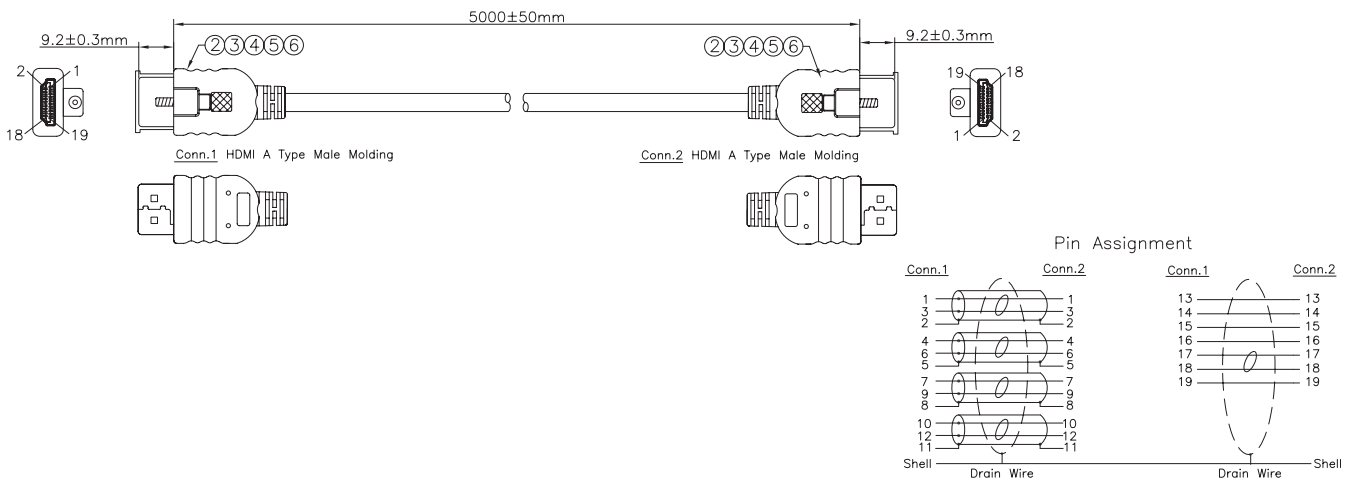

HDMI AM to DM cable Black

pro-SIGNAL

**RoHS
Compliant**

Specifications

Connector Type A	: HDMI Plug, (Retention Screw)
Connector Type B	: HDMI Plug
Contact Resistance	: 3Ω
Insulation Resistance	: DC 300V/10ms, 10MΩ (Min.)
Cable Length	: 5m (16.4ft)
Jacket Colour	: Black

Diagram

No	Description	Qty.	Unit
1	UL20276 (28AWG×1PR+EAM)×4C+28AWG×1PR+28AWG×5C+A EB 50%AL OD:7.3mm Black PVC	-	m
2	HDMI AM 19P Black insulation Pin plated gold Shell plated gold	2	Pc
3	Transparent PE	3	g
4	45P PVC Black	16	g
5	HDMI AM transparent dust cover	2	Pc
6	Ccrew:#4-40NUC:5.5×24.5mm Nickel plated		

Part Number Table

Description	Part Number
HDMI AM to DM cable Black, 5m	PSG08061

Dimensions : Millimetres

Important Notice : This data sheet and its contents (the "Information") belong to the members of the AVNET group of companies (the "Group") or are licensed to it. No licence is granted for the use of it other than for information purposes in connection with the products to which it relates. No licence of any intellectual property rights is granted. The Information is subject to change without notice and replaces all data sheets previously supplied. The Information supplied is believed to be accurate but the Group assumes no responsibility for its accuracy or completeness, any error in or omission from it or for any use made of it. Users of this data sheet should check for themselves the Information and the suitability of the products for their purpose and not make any assumptions based on information included or omitted. Liability for loss or damage resulting from any reliance on the Information or use of it (including liability resulting from negligence or where the Group was aware of the possibility of such loss or damage arising) is excluded. This will not operate to limit or restrict the Group's liability for death or personal injury resulting from its negligence. pro-SIGNAL is the registered trademark of Premier Farnell Limited 2019.