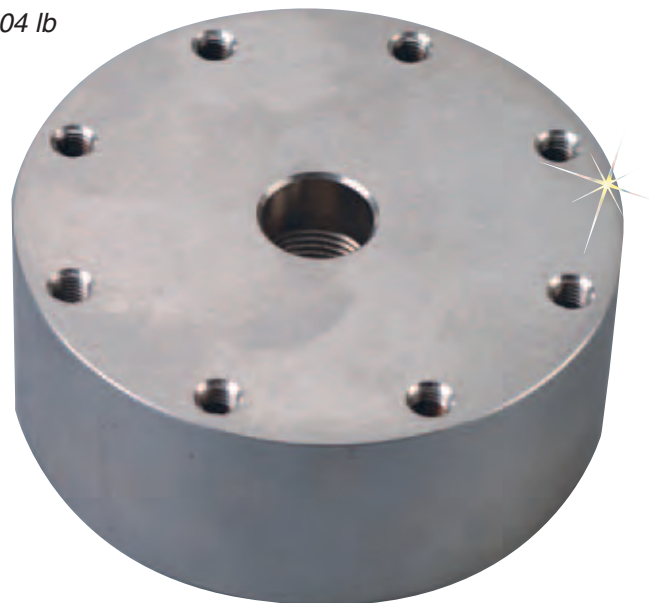

TENSION PLATES

FOR LCM402/LCM412 SERIES LOAD CELLS

17-4 PH STAINLESS STEEL

LCM412-TP Series

Tension Plates

For LCM402/LCM412 Load Cells

Ranges

25 kgf to 10,000 kgf

1 Newton = 0.2248 lb
1 daNewton = 10 Newtons
1 lb = 454 g
1 t = 1000 kg = 2204 lb

LCM412-TP225,
shown actual size.