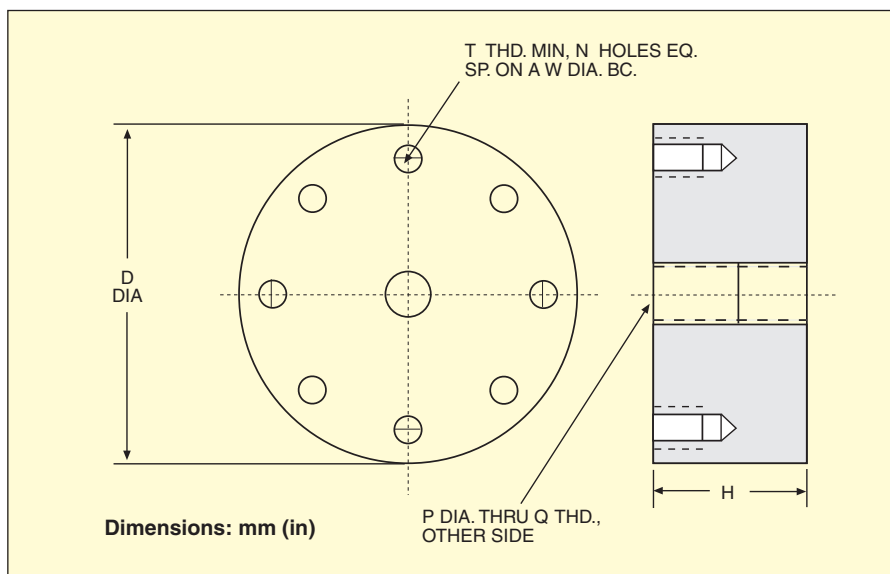

#### Tension Plates

For LCM402/LCM412 Load Cells

#### Mounting Hardware Included

LCM412 tension plates attach to the base of LCM402/LCM412 Series load cells and provide a second threaded center hole for tension applications.

The LCM412-TP288 tension plate attaches to the base of the LCM412-3K load cell (see diagram).

Recommended Reference Book:  
 Measure for Measure,  
**OP-17**  
 See Section Y  
 For Additional Books

  **MOST POPULAR MODELS HIGHLIGHTED!**

CAPACITY		MODEL NO.	Dimensions: mm (in)							
kgf	lb		D	H	P	Q	T	N	W	
25 to 100	50 to 300	LCM412-TP225	76 (3.00)	38 (1.50)	8.4 (0.332)	M10 x 1.5	M6 x 1.0	8	57 (2.25)	
250 to 1500	500 to 3K	LCM412-TP288	89 (3.50)	38 (1.50)	12 (0.453)	M12 x 1.75	M6 x 1.0	8	73 (2.88)	
2500 to 5000	5K to 10K	LCM412-TP325	95 (3.75)	38 (1.50)	18 (0.688)	M20 x 1.5	M6 x 1.0	8	83 (3.26)	
7500 to 10,000	15K to 25K	LCM412-TP350	102 (4.00)	51 (2.00)	24 (0.933)	M24 x 2.0	M10 x 1.5	8	89 (3.50)	