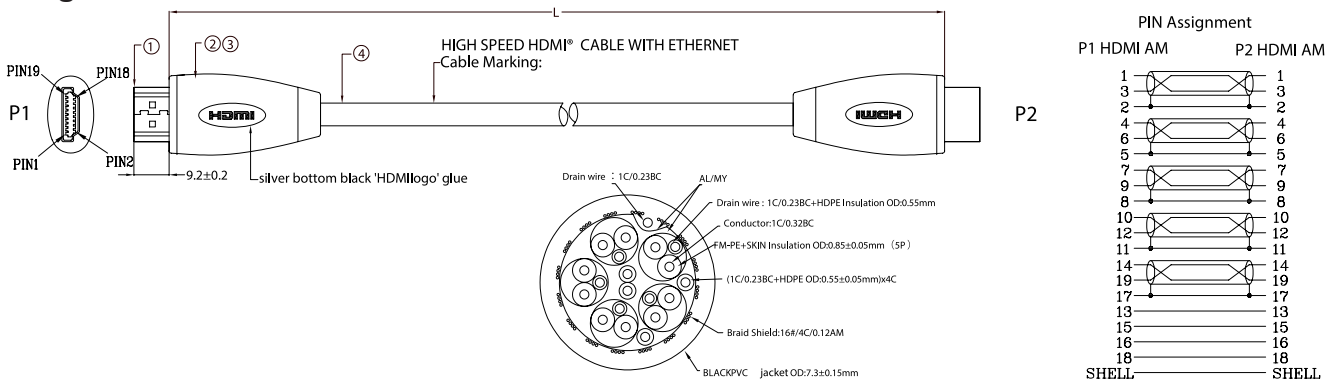

Premium High Speed 4K UHD HDMI Lead with Ethernet

pro-SIGNAL

Specifications

Connector Type A	: HDMI A Plug
Connector Type B	: HDMI A Plug
Contact Resistance	: 3Ω Max.
Insulation Resistance	: 5MΩ Min.
Hi-Pot Test	: DC 300V/10ms
Jacket Colour	: Black

Diagram

No.	Part Name	Description	Unit
1	Plug	HDMI AM 19P Pin:G/F, Shell : Gold plated	2 pcs
2	Model	PE, Nature Colour	g
3		Black lacquered metal housing	
4	Cable	HDMI 30AWG BC 19+1 [(1/0.32BC*1P+D1/0.23BC+AL/MY)*5P+1/0.23BC*4C] +AL+D1/0.23BC+B64/0.12AM+BLACK PVC OD:7.3±0.15mm	-

Part Number Table

Description	Length "L" (mm)	Part Number
Premium High Speed 4K UHD HDMI Lead with Ethernet, Male to Male, Gold Contacts, Black	5000±50	PSG3018-HDMI-5

Dimensions : Millimetres

Important Notice : This data sheet and its contents (the "Information") belong to the members of the AVNET group of companies (the "Group") or are licensed to it. No licence is granted for the use of it other than for information purposes in connection with the products to which it relates. No licence of any intellectual property rights is granted. The Information is subject to change without notice and replaces all data sheets previously supplied. The Information supplied is believed to be accurate but the Group assumes no responsibility for its accuracy or completeness, any error in or omission from it or for any use made of it. Users of this data sheet should check for themselves the Information and the suitability of the products for their purpose and not make any assumptions based on information included or omitted. Liability for loss or damage resulting from any reliance on the Information or use of it (including liability resulting from negligence or where the Group was aware of the possibility of such loss or damage arising) is excluded. This will not operate to limit or restrict the Group's liability for death or personal injury resulting from its negligence. pro-SIGNAL is the registered trademark of Premier Farnell Limited 2019.