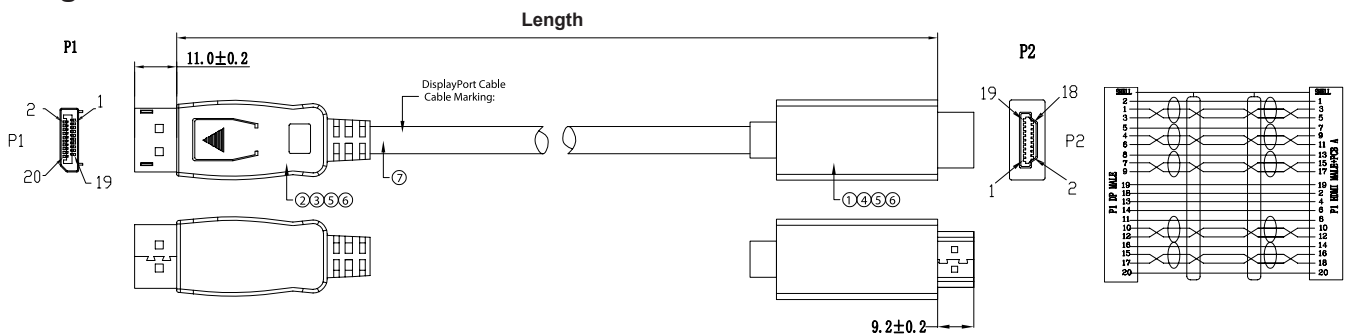

DisplayPort to HDMI Cable

pro-SIGNAL

Specifications

Connector Type A	: DisplayPort Plug
Connector Type B	: HDMI Plug
Contact Resistance	: 3Ω Max.
Insulation Resistance	: 5MΩ Min.
Hi-Pot Test	: DC 300V/10ms
Jacket Colour	: Black

Diagram

No.	Part Name	Description	Qty.
1	Connector	HDMI AM 19P Pin:G/F, Shell: Nickel plating	1 Pc.
2	Connector	DP AM 20P Pin:G/F, Shell: Nickel plating	
3	Shell	Black ABS Shell	
4	Inner Molding	PE, Nature colour	10g
5	Outer Molding	Black PVC 45P	20g
6	Cable	UL20276 30# (1/0.203BC×2C+D+AL/MY)×5P+30#(1/0.203BC)×4C+30#(1/0.254BC)+ADB 16#4C/0.12AM OD=5mm Black PVC Jacket	m

Part Number Table

Description	Length (mm)	Part Number
DisplayPort to HDMI Cable, Black	5000±50	PSG3262

Dimensions : Millimetres

Important Notice : This data sheet and its contents (the "Information") belong to the members of the AVNET group of companies (the "Group") or are licensed to it. No licence is granted for the use of it other than for information purposes in connection with the products to which it relates. No licence of any intellectual property rights is granted. The Information is subject to change without notice and replaces all data sheets previously supplied. The Information supplied is believed to be accurate but the Group assumes no responsibility for its accuracy or completeness, any error in or omission from it or for any use made of it. Users of this data sheet should check for themselves the Information and the suitability of the products for their purpose and not make any assumptions based on information included or omitted. Liability for loss or damage resulting from any reliance on the Information or use of it (including liability resulting from negligence or where the Group was aware of the possibility of such loss or damage arising) is excluded. This will not operate to limit or restrict the Group's liability for death or personal injury resulting from its negligence. pro-SIGNAL is the registered trademark of Premier Farnell Limited 2019.