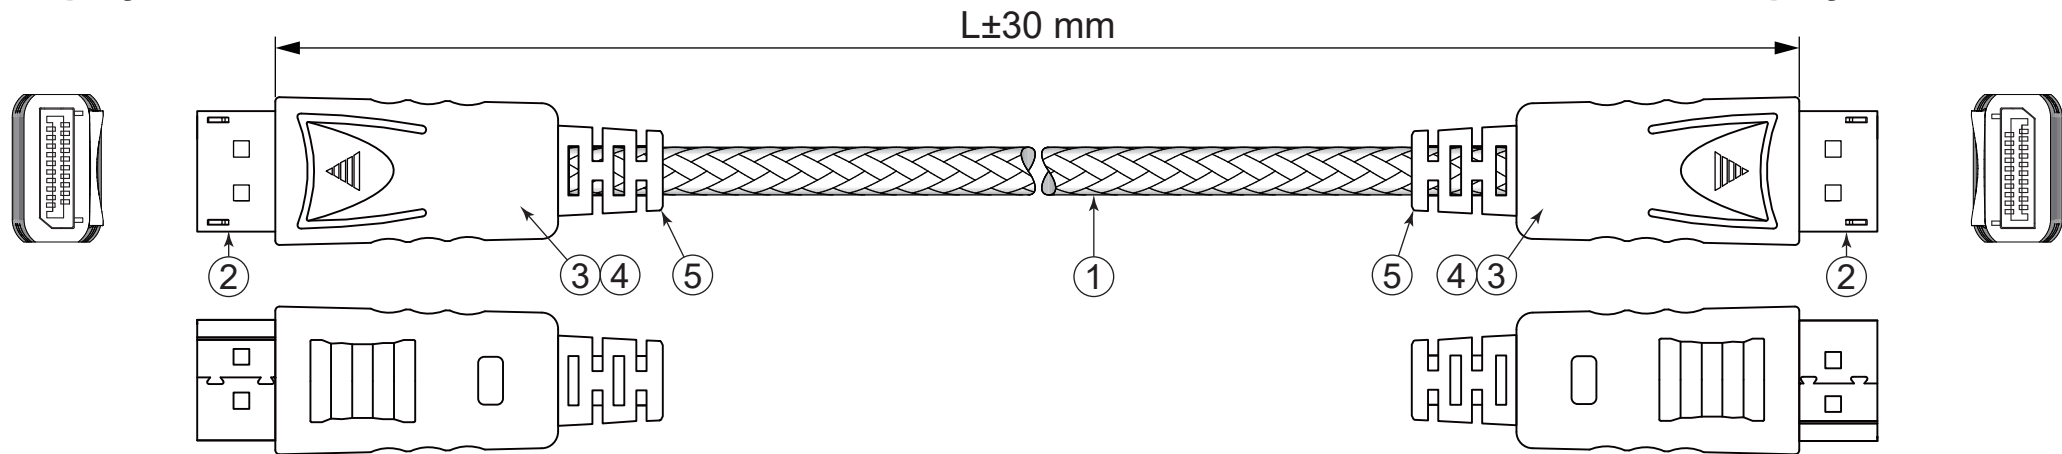

# Display Port Male

# Display Port Male

**Note:**

- Source Resolution UXGA:  
7680x4230 @60Hz  
3480x2160 @120HZ

Part No.	Length	Resistance
11.04.5866	1000 mm	2 ohm
11.04.5867	2000 mm	2 ohm

**Specification :**

- |                  |  |
|------------------|--|
| 1. Cable         | UL20276, [(1P(30AWG)+D+AL/MY)*5 + 4C(30AWG)] + AL/MY +BD,<br>OD: 6.3±0.15mm, Jacket: Black PVC with Cotton Braid |
| 2. Conn.         | DisplayPort Male, Conductor: Gold Plated, Shell: Gold Plated   |
| 3. Hood          | For DisplayPort, ABS, Color: Gray  |
| 4. Inner Molding | PE   |
| 5. S.R.          | PVC: 45P, Color: Black   |

<b>SECOMP</b>	Product Name	ROLINE Silver DisplayPort Cable v1.4, M/M	Approve	Check	Draw	Design	Rev.	Date	Contents of Change	Design
	Product No.	11.04.5866 / 11.04.5867	<i>Allen</i>	<i>Allen</i>	<i>Kuan</i>	<i>Kuan</i>	1			
Issue Date : 2020/11/05				Scale 1:1	Unit : mm		2			
							3			