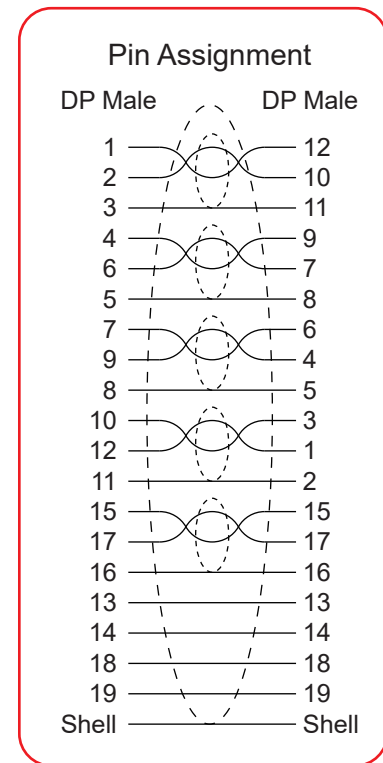

# Display Port Male

**Note:**

- Source Resolution UXGA:  
7680x4230 @60Hz  
3480x2160 @120HZ

Part No.	Length	Resistance
11.04.5866	1000 mm	2 ohm
11.04.5867	2000 mm	2 ohm

**Specification :**

- |                  |  |
|------------------|--|
| 1. Cable         | UL20276, [(1P(30AWG)+D+AL/MY)*5 + 4C(30AWG)] + AL/MY +BD,<br>OD: 6.3±0.15mm, Jacket: Black PVC with Cotton Braid |
| 2. Conn.         | DisplayPort Male, Conductor: Gold Plated, Shell: Gold Plated   |
| 3. Hood          | For DisplayPort, ABS, Color: Gray  |
| 4. Inner Molding | PE   |
| 5. S.R.          | PVC: 45P, Color: Black   |

<b>SECOMP</b>	Product Name	ROLINE Silver DisplayPort Cable v1.4, M/M	Approve	Check	Draw	Design	Rev.	Date	Contents of Change	Design
	Product No.	11.04.5866 / 11.04.5867	<i>Allen</i>	<i>Allen</i>	<i>Kuan</i>	<i>Kuan</i>	1			
Issue Date : 2020/11/05				Scale 1:1	Unit : mm		2			
							3			