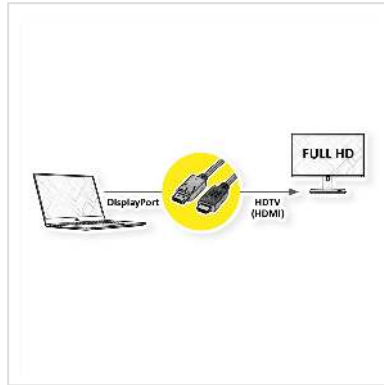

ROLINE DisplayPort Cable, DP - HDTV, M/M, black, 2 m

Product No.	11.04.5781
Manufacturer	ROLINE
Manufacturer No.	11.04.5781
EAN (single piece)	7611990133673

2K

DisplayPort to HDTV cable for transferring content from your graphics card (DisplayPort) to your TV (HDTV) - with a quality of up to 1920x1080 @60Hz, incl. audio transmission!

- HDTV is the standard for digital video transmission in the TV/multimedia sector for e. g.: Connection of a TV set with HDMI interface to a player with DisplayPort connection.
- Cable with one DisplayPort and one HDTV plug.
- Note: A DisplayPort HDTV cable can only be used in one direction: the DisplayPort connector can only be used on the data source side (e. g. graphics card).

Technical specifications

Manufacturer	ROLINE
Product group	Cable
Product type	DP HDTV cable
Colour	black
Length	2 m
Transfer quality	DisplayPort v1.1

Max. resolution	1920 x 1080 / 1920 x 1200 @60Hz (2K, Full HD)
side 1 connector	DisplayPort Stecker
side 2 connector	HDTV M
Side 1 Connector Type	DisplayPort
Side 1 Connector Gender	Male
Side 2 Connector Type	HDTV
Side 2 Connector Gender	Male
Area of application	External
Cable shielding	Screened
Weight	88.4 g