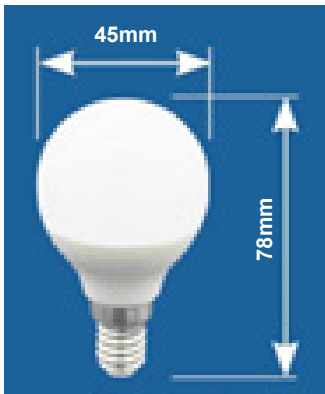

Diagram

Part Number Table

Description	Part Number
5W LED Golf Ball Bulb, E14/SES, Warm White, 2700K, Not Dimmable	PEL00982

Important Notice : This data sheet and its contents (the "Information") belong to the members of the AVNET group of companies (the "Group") or are licensed to it. No licence is granted for the use of it other than for information purposes in connection with the products to which it relates. No licence of any intellectual property rights is granted. The Information is subject to change without notice and replaces all data sheets previously supplied. The Information supplied is believed to be accurate but the Group assumes no responsibility for its accuracy or completeness, any error in or omission from it or for any use made of it. Users of this data sheet should check for themselves the Information and the suitability of the products for their purpose and not make any assumptions based on information included or omitted. Liability for loss or damage resulting from any reliance on the Information or use of it (including liability resulting from negligence or where the Group was aware of the possibility of such loss or damage arising) is excluded. This will not operate to limit or restrict the Group's liability for death or personal injury resulting from its negligence. pro-ELEC is the registered trademark of Premier Farnell Limited 2019.