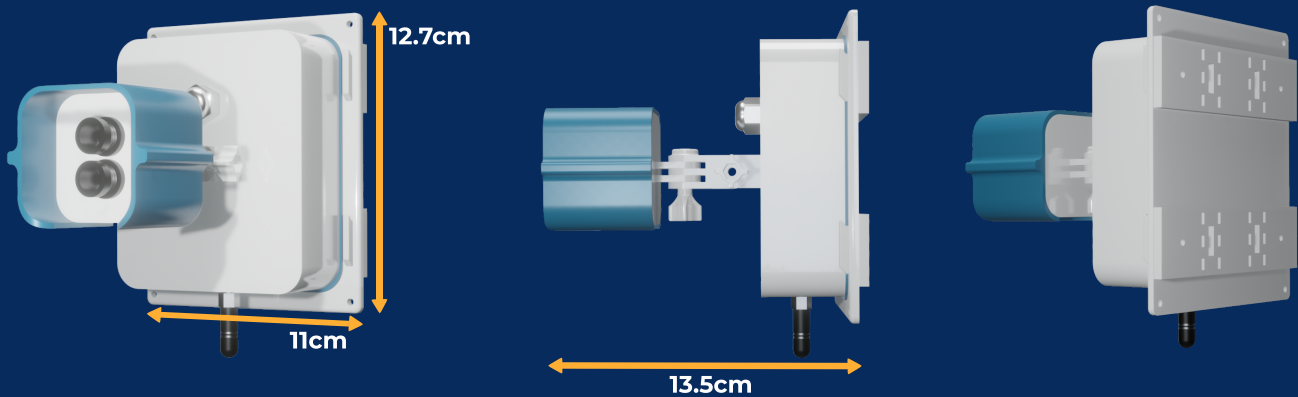

OStream Wirefree Object Camera

Dimensions

Specifications

Power:	20,000 mAh
Resolutions:	5MP QVGA 320x240 up to QSXGA 2592x1944
Motion Detect:	Computer vision crops objects of interest
Frames Per Sec:	Up to 30; Per resolution and cropped objects
Image Format:	Jpeg
Shutter:	Rolling shutter / frame exposure
Optical Size:	1/4"
Networking:	<ul style="list-style-type: none">- Point to Point Wireless Radios (RipI)- Spectrum: 2.4Ghz Spread Spectrum- Distance: Up to 1KM- Max Bandwidth: 2Mbps
Enclosure:	IP67
Dimensions:	w: 11cm h: 12.7cm d: 13.5cm
Weight:	400g
Certifications:	FCC & CE
CPU:	STM32
Updates:	OTA Through LDAP