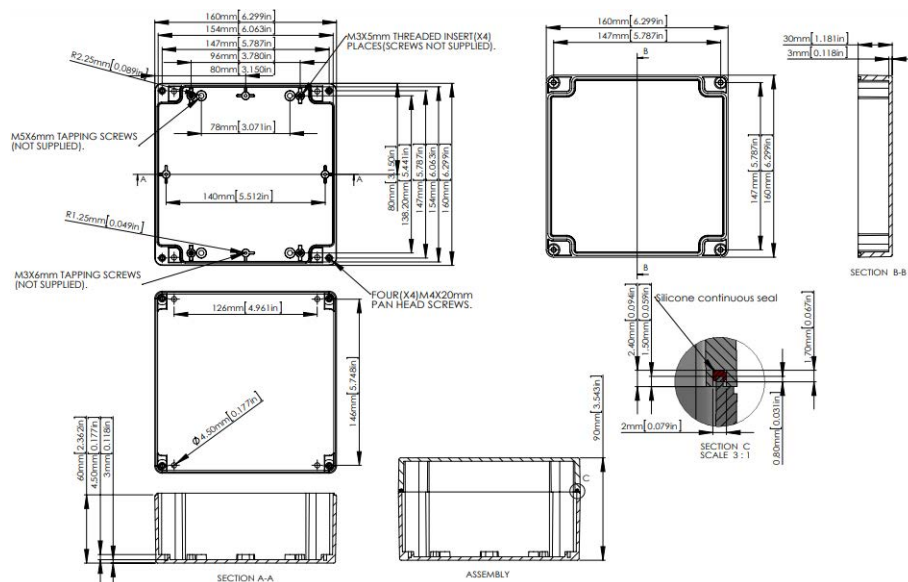

## 160 x 160 x 90mm

**multicomp** PRO

**RoHS  
Compliant**

### Specifications

Dimensions : 160mm × 160mm × 90mm  
 Material : High impact ABS plastic/Polycarbonate  
 Color : Dark gray/Light gray  
 Waterproof : Yes  
 Ingress Protection Rating : IP68

### Part Number Table

Description	Part Number
Sealed Enclosure, ABS, Dark Gray, 160 x 160 x 90mm, IP68	MP009893
Sealed Enclosure, PC, Light Gray, 160 x 160 x 90mm, IP68	MP009857
Sealed Enclosure, PC, Light Gray, 160 x 160 x 90mm, IP68 with Clear Lid	MP009875