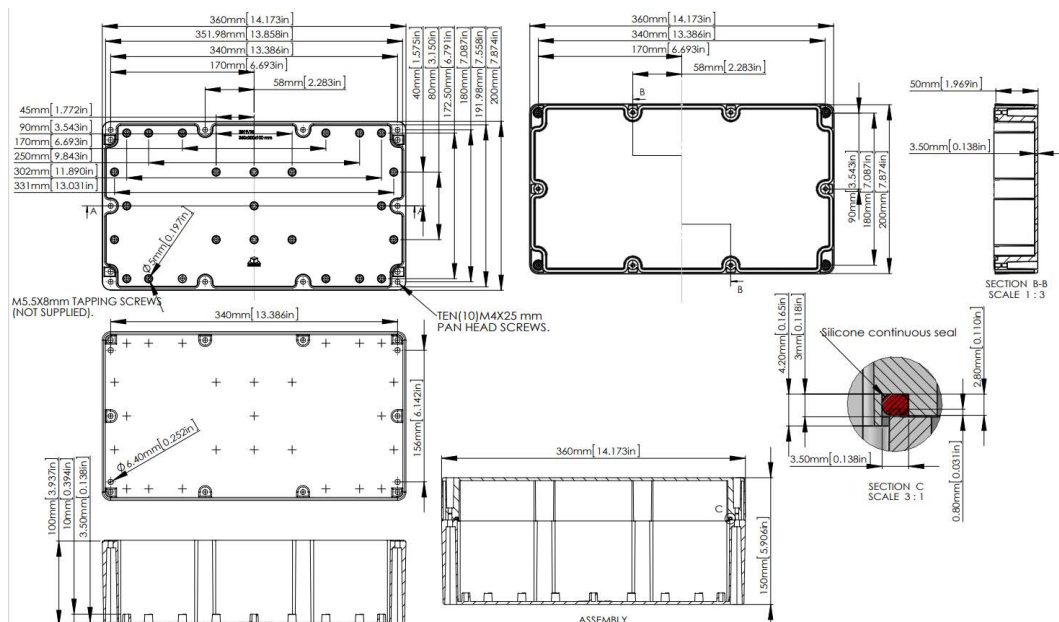

Sealed Enclosures

360 x 200 x 150mm

multicomp PRO

**RoHS
Compliant**

Description

Sealed enclosure dark gray/light gray color, production is made of durable ABS plastic/polycarbonate. Provides protection against dust and moisture according to the standard IP68.

Specifications

Dimensions : 360mm × 200mm × 150mm
 Material : High impact ABS plastic/Polycarbonate
 Color : Dark gray/Light gray
 Waterproof : Yes
 Ingress Protection Rating : IP68

Part Number Table

Description	Part Number
Sealed Enclosure, ABS, Dark Gray, 360 x 200 x 150mm, IP68	MP009962
Sealed Enclosure, PC, Light Gray, 360 x 200 x 150mm, IP68	MP009948
Sealed Enclosure, PC, Light Gray, 360 x 200 x 150mm, IP68 with Clear Lid	MP009955

Dimensions : Millimetres

Important Notice : This data sheet and its contents (the "Information") belong to the members of the AVNET group of companies (the "Group") or are licensed to it. No licence is granted for the use of it other than for information purposes in connection with the products to which it relates. No licence of any intellectual property rights is granted. The Information is subject to change without notice and replaces all data sheets previously supplied. The Information supplied is believed to be accurate but the Group assumes no responsibility for its accuracy or completeness, any error in or omission from it or for any use made of it. Users of this data sheet should check for themselves the Information and the suitability of the products for their purpose and not make any assumptions based on information included or omitted. Liability for loss or damage resulting from any reliance on the Information or use of it (including liability resulting from negligence or where the Group was aware of the possibility of such loss or damage arising) is excluded. This will not operate to limit or restrict the Group's liability for death or personal injury resulting from its negligence. Multicomp Pro is the registered trademark of Premier Farnell Limited 2019.