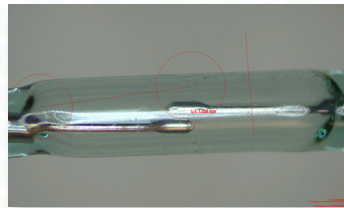

*360 viewer is required to be in the off position to perform measurements

Mighty Cam Eidos		
13.3x-94.4x w/ LED Track Stand & 360 Viewer		
Item #	26700-151-C05-260-506	
Magnification	360 Viewer ON 13.3x - 94.4x (22" Monitor)	360 Viewer OFF 13.3x - 94.4x (22" Monitor)
Working Dist.	360 Viewer ON 0.91" (23mm)	360 Viewer OFF 3" (76.2mm)
Resolution	1920 x 1080 @ 60FPS	
Interface	HDMI	
Package Contents	<ul style="list-style-type: none"> • 26100-260: Mighty Cam Eidos • 26700-170: 360 Viewer • 26700-151-C05: Micro Lens + 0.5x Coupler • 16700-151AP: Lens Adapter Plate • 26800B-506: LED Track Stand 	

Mighty Cam Eidos

All-in-one Digital Microscope

[13.3x - 94.4x] on Post Stand w/ Gooseneck LEDs and 360 Viewer

Digital Inspection and Measurement System featuring our Detented Micro Lens with a 360 Viewer and Mighty Cam Eidos camera mounted on our heavy-duty post stand with adjustable LED Lighting. The Mighty Cam Eidos features a built-in 11.6" HD monitor with integrated measurement software and image capturing capabilities. **Provides a magnification range of 13.3x to 94.4x.**

0.6x, 1x, 2x, & 4x Detents
for Easy Repeatable
Measurements

Built-in Measurement
Capabilities

Features

- All-in-one compact digital microscope system
- 360 Viewer allows users to inspect from all angles by simply rotating the viewer
- Micro zoom lens with four detented zoom settings (ideal for accurate and repeatable measurements)
- Mighty Cam Eidos camera with built-in HD monitor
- HDMI mode - view images on an additional monitor
- Built-in measurement capabilities
- Save images to USB storage - no computer required
- Flexible LED goosenecks can be positioned where needed for optimal illumination
- Heavy-duty post stand made from all-metal construction