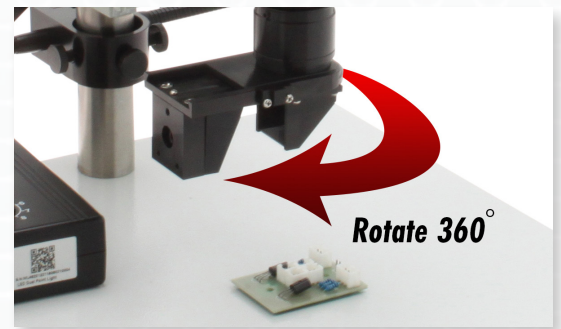

Inspect Parts from Any Angle

Mighty Cam Eidos		
13.3x-94.4x on Post Stand w/ Gooseneck LEDs & 360 Viewer		
Item #	26700-151-C05-260-570	
Magnification	360 Viewer ON 13.3x - 94.4x (22" Monitor)	360 Viewer OFF 13.3x - 94.4x (22" Monitor)
Working Distance	360 Viewer ON 0.91" (23mm)	360 Viewer OFF 3" (76.2mm)
Resolution	1920 x 1080 @ 60FPS	
Interface	HDMI	
Package Contents	• 26100-260: Mighty Cam Eidos • 26700-170: 360 Viewer • 26700-151-C05: Micro Lens + 0.5x Coupler • 16700-151AP: Lens Adapter Plate • 26800B-570: Heavy Duty Post Stand • 26200B-224: Flexible Gooseneck LEDs with Brightness Control Box