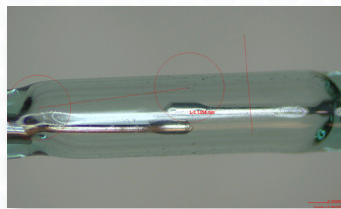

Built-in Measurement Capabilities