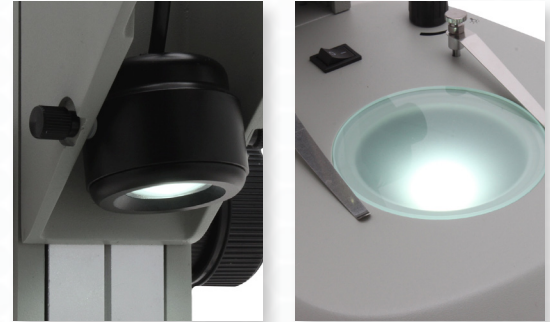

Mighty Cam ES

Digital Microscope

[22x - 147x] w/ LED Track Stand and 360 Viewer

Digital Inspection and Measurement System featuring our Detented Micro Lens with a 360 Viewer, Mighty Cam ES Camera mounted on track stand with top and bottom adjustable LED Lighting and a 22 inch HD LED Monitor. **Provides a magnification range of 22x to 147x.**

0.6x, 1x, 2x, & 4x Detents
for Easy Repeatable
Measurements

Features

- 360 Viewer allows users to inspect from all angles by simply rotating the viewer
- Micro zoom lens with four detented zoom settings (ideal for accurate and repeatable measurements)
- Mighty Cam ES camera provides excellent image quality in HDMI or USB modes (measurement software included)
- Track stand with smooth vertical motion, features adjustable overhead and back light LEDs
- 22" HD Monitor included

*360 viewer is required to be in the off position to perform measurements

Inspect from Any Angle No need to move the part	Micro Zoom Lens 22x - 147x Magnification (22" Monitor)	Mighty Cam ES HDMI/USB Camera designed for quick & accurate inspection	Track Stand Adjustable overhead & back light
---	--	--	--

0.6x, 1x, 2x, & 4x Detents
for Easy Repeatable
Measurements

Features

- 360 Viewer allows users to inspect from all angles by simply rotating the viewer
- Micro zoom lens with four detented zoom settings (ideal for accurate and repeatable measurements)
- Mighty Cam ES camera provides excellent image quality in HDMI or USB modes (measurement software included)
- Post stand with adjustable LEDs on flexible goosenecks (LEDs can be positioned where needed for optimal illumination)
- 22" HD Monitor included