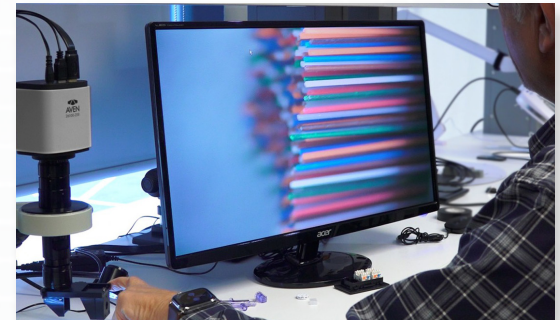

0.6x, 1x, 2x, & 4x Detents
for Easy Repeatable
Measurements

Features

- 360 Viewer allows users to inspect from all angles by simply rotating the viewer
- Micro zoom lens with four detented zoom settings (ideal for accurate and repeatable measurements)
- Mighty Cam ES camera provides excellent image quality in HDMI or USB modes (measurement software included)
- Track stand with smooth vertical motion, features adjustable overhead and back light LEDs
- 22" HD Monitor included

Mighty Cam ES

Digital Microscope

[22x - 147x] on Post Stand w/ Gooseneck LEDs and 360 Viewer

Digital Inspection and Measurement System featuring our Detented Micro Lens with a 360 Viewer, Mighty Cam ES Camera mounted on post stand with flexible gooseneck LEDs, and includes a 22 inch HD LED Monitor. **Provides a magnification range of 22x to 147x.**

0.6x, 1x, 2x, & 4x Detents
for Easy Repeatable
Measurements

Features

- 360 Viewer allows users to inspect from all angles by simply rotating the viewer
- Micro zoom lens with four detented zoom settings (ideal for accurate and repeatable measurements)
- Mighty Cam ES camera provides excellent image quality in HDMI or USB modes (measurement software included)
- Post stand with adjustable LEDs on flexible goosenecks (LEDs can be positioned where needed for optimal illumination)
- 22" HD Monitor included

*360 viewer is required to be in the off position to perform measurements

Inspect from Any Angle No need to move the part	Micro Zoom Lens 22x - 147x Magnification (22" Monitor)	Mighty Cam ES HDMI/USB Camera designed for quick & accurate inspection	Gooseneck LEDs Position LEDs for optimal illumination
---	--	--	---