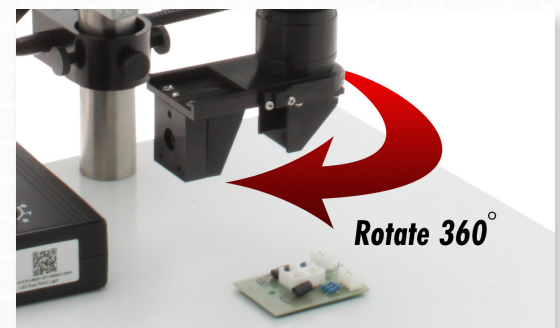

Inspect Parts from Any Angle

Mighty Cam ES		
22x-147x on Post Stand w/ Gooseneck LEDs & 360 Viewer		
Item #	26700-151-C05-259-570	
Magnification	360 Viewer ON 22x - 147x (22" Monitor)	360 Viewer OFF 22x - 147x (22" Monitor)
Working Distance	360 Viewer ON 0.91" (23mm)	360 Viewer OFF 3" (76.2mm)
Resolution	Via USB 2.0 1920 x 1080 @ 15FPS	Via HDMI 1920 x 1080 @ 15FPS
Software	Built-in Software Cloud 1.0 ver	PC Software ISCapture
Interface	USB 2.0 & HDMI	
Package Contents	• 26100-259: Mighty Cam ES • 26700-170: 360 Viewer • 26700-151-C05: Micro Lens + 0.5x Coupler • 16700-151AP: Lens Adapter Plate • 26800B-570: Heavy Duty Post Stand • 26800B-517: Focus Mount • 26200B-224: Flexible Gooseneck LEDs for Post Stands • 26700-406: 22" HDMI LCD Monitor