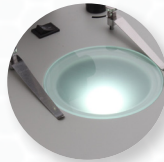

Built-in Measurement Capabilities