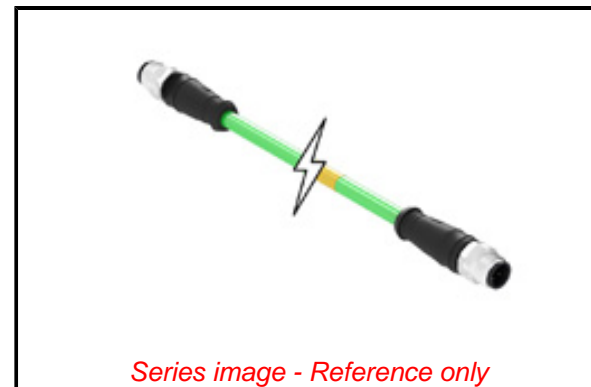

PLEASE CHECK WWW.MOLEX.COM FOR LATEST PART INFORMATION

Part Number: [1201088303](#)
Status: **Active**
Overview: Brad Micro-Change (M12) Connectors
Description: Micro-Change (M12) Double-Ended Cordset, 4 Poles, Male (Straight) to Male (Straight), Green TPU WSOR Cable, 22 AWG, 0.50m (1.64') Length

Documents:

[Drawing (PDF)](#) [RoHS Certificate of Compliance (PDF)](#)

General

Product Family	Industrial Cordsets
Series	120108
Connector End A	Micro-Change (M12)
Connector End B	Micro-Change (M12)
IP Rating	IP67
Material - Contact	Copper Alloy
Overview	Brad Micro-Change (M12) Connectors
Product Name	Micro-Change (M12)
Region	America
Taxonomy	Circular Industrial Cordsets
Type	Double Ended
UPC	889056150484

Physical

Cable Diameter	6.80mm (.268")
Cable Length	0.50m (1.64')
Color - Cable Jacket	Green
Coupling Style	Threaded
Gender	Male-Male
Keyway	D-coded
LED Indicator	No
Material - Cable Jacket	TPU
Material - Connector Body	TPU
Material - Coupling Nut	Nickel-plated Brass
Material - Plating Mating	Gold
Net Weight	85.874/g
Orientation	Straight to Straight
Poles	4
Temperature Range - Operating	-40° to +80°C
Wire Size AWG	22
Wire/Cable Type	Shielded TPE/AWM 21215

Electrical

Current - Maximum per Contact	1.5A
Voltage - Maximum	30V

Material Info

Engineering Number	E11A06012M005

Reference - Drawing Numbers

Sales Drawing	SD-120108-072-001

EU ELV

Not Reviewed

EU RoHS

Not Reviewed

REACH SVHC

Not Reviewed

Halogen-Free

Status

Not Reviewed

For more information, please visit [Contact US](#)

China ROHS

Not Reviewed

ELV

Not Reviewed

RoHS Phthalates

Not Reviewed

Search Parts in this Series

[120108 Series](#)