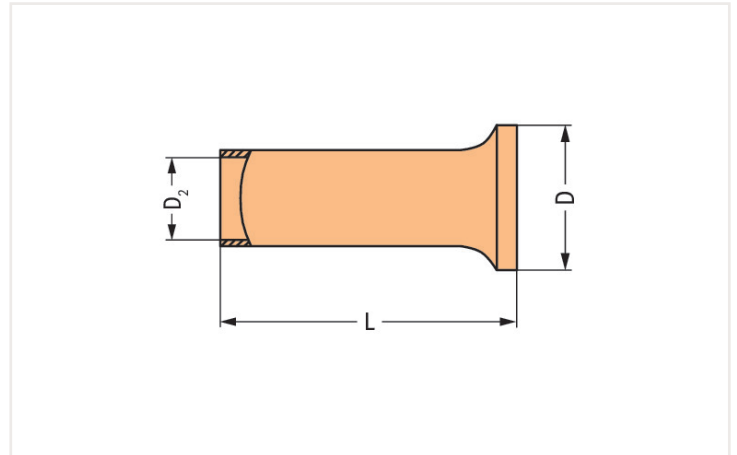

Data Sheet | Item Number: 216-108

Ferrule; Sleeve for 6 mm² / AWG 10; uninsulated; electro-tin plated; silver-colored

<https://www.wago.com/216-108>

Color:  silver-colored

Dimensions in mm

Technical data

Main product function	Ferrule
Sleeve cross-section (AWG)	10 AWG
Sleeve for	6 mm ²

Connection data

Strip length	12 mm / 0.47 inches
--------------	---------------------

Physical data

Length	12 mm
Diameter	4.7 mm
Diameter 2	3.5 mm

Material Data

Color	silver-colored
Fire load	0 MJ
Weight	0.2 g

Commercial data

PU (SPU)	1000 (250) pcs
Packaging type	Box
Country of origin	DE
GTIN	4017332277709
Customs tariff number	85369010000

Downloads

Environmental Product Compliance

Compliance Search

Environmental Product
Compliance 216-108