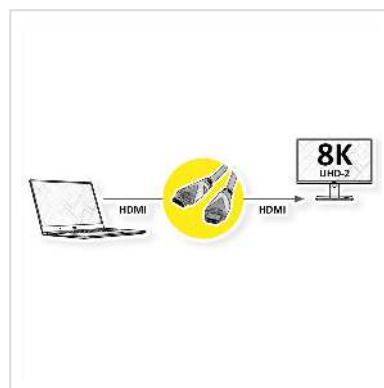

ROLINE GREEN ATC HDMI 8K (7680 x 4320) Ultra HD Cable + Ethernet, M/M, black, 1 m

Product No.	11.44.6010
Manufacturer	ROLINE GREEN
Manufacturer No.	11.44.6010
EAN (single piece)	7630049621725

High quality HDMI cable with HDMI connectors for optimal transmission of digital UHD signals at data rates up to 35.8 Gbit/s. For transfer of films in digital cinema quality with up to 8k at 60Hz.

- HDMI Ethernet Channel - Adds high-speed networking to an HDMI link, allowing users to take full advantage of their IP-enabled devices without a separate ethernet cable
- Audio Return Channel - Allows a HDMI-connected TV with a built-in tuner to send audio data "upstream" to a surround audio system, eliminating the need for a separate audio cable
- 3D - Defines input/output protocols for major 3D video formats
- 8k support - Enables video resolutions up to 4320p @60Hz far beyond 1080p, supporting next-generation displays
- Cable with HDMI male connector on both sides
- High quality cable with golden metal connector and shell for better shielding
- Gold plated contacts for higher durability

Manufacturer	ROLINE GREEN
Product group	Cable
Product type	HDMI Ultra HD with Ethernet Cable
Colour	black
Length	1 m
Transfer quality	HDMI Ultra High Speed (HDMI 2.0)
Max. resolution	7680 x 4320 @60Hz (8K, UHD-2)
side 1 connector	HDMI 19 Male
side 2 connector	HDMI 19 Male
Side 1 Connector Type	HDMI Type A
Side 1 Connector Gender	Male
Side 2 Connector Type	HDMI Type A
Side 2 Connector Gender	Male
Area of application	External
Cable shielding	Double screened
Material (external cable mantle)	TPE
Cable LSOH	halogen-free
Technical particularity	HDMI 8K Ultra HD with Ethernet
Height of packaging (single piece)	20 mm
Width of packaging (single piece)	90 mm
Depth of packaging (single piece)	90 mm