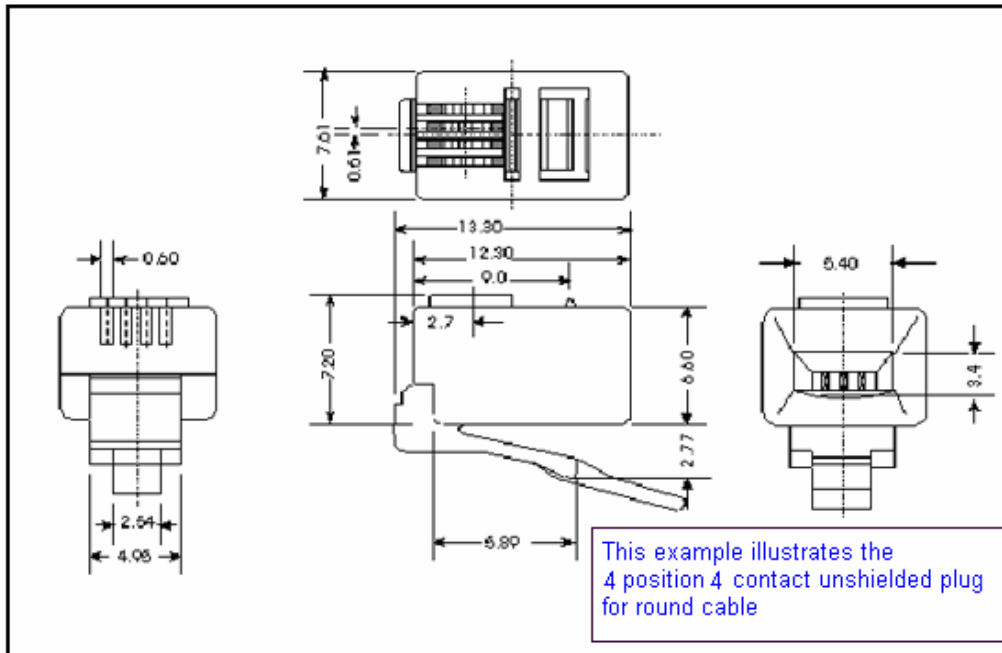

**Modular/RJ Type Plug
4 Position 4 Contact**

Features:

- Available for round and flat cable
- UL listed
- Contact blades are available for stranded or solid wire from 24-26 AWG
- Colour, special logos, fully-shielded or semi-shielded available to order

Specifications:

DIMENSIONS (as above, in mm)

MATERIALS

- Housing: Polycarbonate, UL94V
- Contacts: Gold plated over 100m Nickel plate over Phosphor Bronze