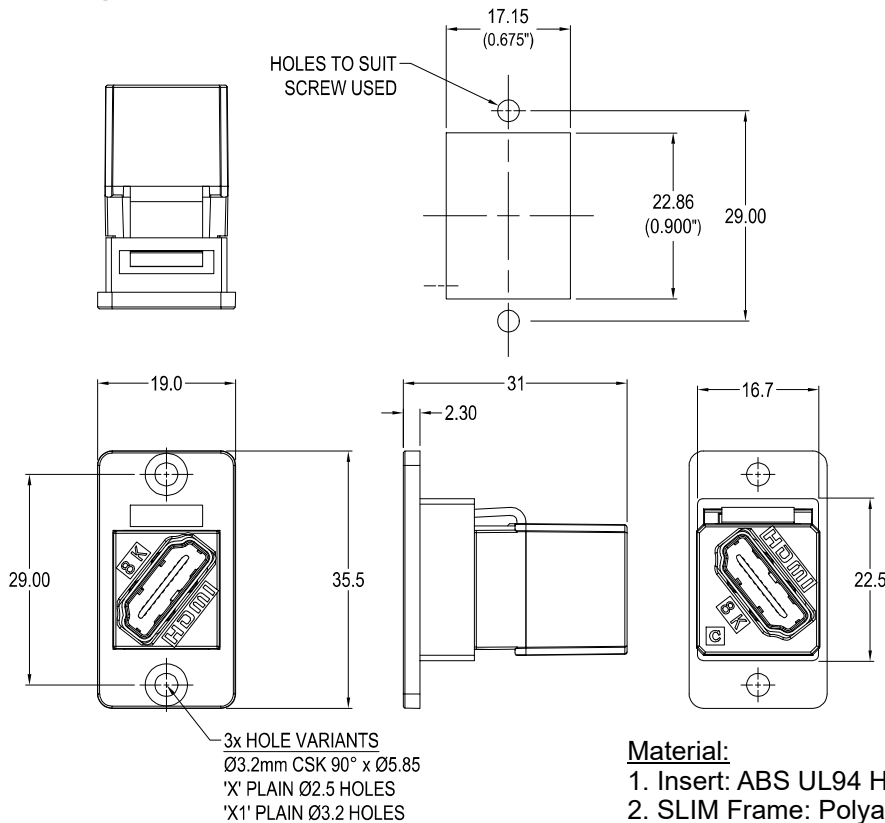

## SLIM 8K HDMI FEMALE - FEMALE FRONT MOUNTING FEEDTHROUGH CONNECTOR

### VARIANTS

Part No.

- CP30688** SLIM FM 8K HDMI F-F Black plastic frame, CSK holes  
**CP30688X** SLIM FM 8K HDMI F-F Black plastic frame, Ø2.5 PLAIN holes  
**CP30688X1** SLIM FM 8K HDMI F-F Black plastic frame, Ø3.2 PLAIN holes

### Feedthrough Features

- Fits standard rectangular cutout.
- Various hole mounting options.
- No soldering or punch termination. Use standard cable for each connector style.
- Low rear profile.

### Material:

1. Insert: ABS UL94 HB
2. SLIM Frame: Polyamide UL94 V2
3. Shell: Gold plated
4. Contacts: Gold Plated