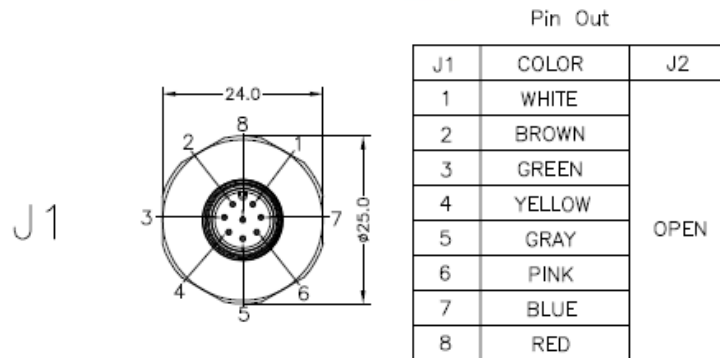

## AI-T00216

(Receptacle, M12 Rear Mount, 8-Position Male Straight-Open, 1/2-14NPT Threads, 24 AWG, 0.3M)

- Mueller’s AI-T00216 is a cable assembly that has a 8-position rear mount M12 Male receptacle to open end, 24 AWG, 0.3 meters.
- Shell size for connector: M12 (A Coding)
- Cable Material: 24AWG Hook Up Wire
  - Overall length = 0.984’ (0.3M)
- Shell: 24.2x25.4mm 1/2-14NPT threaded rear mount
  - Material: Nickel Plated Brass
- Rating:
  - Voltage: 60V AC/DC
  - Current: 4 Amps
  - Ambient Temperature: -40°C to 85°C
- Standard: IEC 61076-2-101
- Waterproof: IP67/IP68
- RoHS 3 Compliant