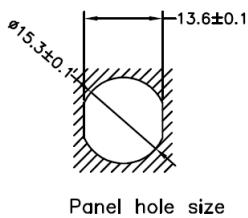

AI-T00204

(Receptacle, M12 Rear Mount, 4-Position Female Straight-Open, ¼-18NPT Threads, 22 AWG, 0.5M)

J1

Pin Out

J1	COLOR	J2
1	BROWN	OPEN
2	WHITE	
3	BLUE	
4	BLACK	

- Mueller’s AI-T00204 is a cable assembly that has a 4-position rear mount M12 female receptacle to open end, 22 AWG, 2 meters.
- Shell size for connector: M12 (A Coding)
- Cable Material: UL 1569 22AWG Hook Up Wire
 - Overall length = 1.64’ (0.5M)
- Shell: 18x18mm ¼-18NPT threaded rear mount
 - Material: Nickel Plated Brass
- Rating:
 - Voltage: 250V AC/DC
 - Current: 4 Amps
 - Ambient Temperature: -40°C to 85°C
- Standard: IEC 61076-2-101
- Waterproof: IP67/IP68
- RoHS 3 Compliant