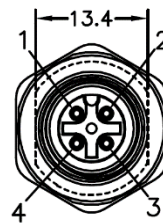

AI-T00204

(Receptacle, M12 Rear Mount, 4-Position Female Straight-Open, ¼-18NPT Threads, 22 AWG, 0.5M)

J1

Pin Out

J1	COLOR	J2
1	BROWN	OPEN
2	WHITE	
3	BLUE	
4	BLACK	

- Mueller’s AI-T00204 is a cable assembly that has a 4-position rear mount M12 female receptacle to open end, 22 AWG, 2 meters.
- Shell size for connector: M12 (A Coding)
- Cable Material: UL 1569 22AWG Hook Up Wire
 - Overall length = 1.64’ (0.5M)
- Shell: 18x18mm ¼-18NPT threaded rear mount
 - Material: Nickel Plated Brass
- Rating:
 - Voltage: 250V AC/DC
 - Current: 4 Amps
 - Ambient Temperature: -40°C to 85°C
- Standard: IEC 61076-2-101
- Waterproof: IP67/IP68
- RoHS 3 Compliant