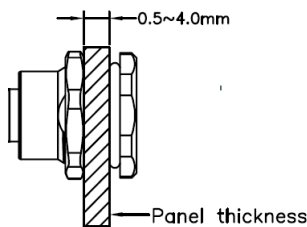

AI-T00204

(Receptacle, M12 Rear Mount, 4-Position Female Straight-Open, ¼-18NPT Threads, 22 AWG, 0.5M)

J1

Pin Out

J1	COLOR	J2
1	BROWN	OPEN
2	WHITE	
3	BLUE	
4	BLACK	

- Mueller’s AI-T00204 is a cable assembly that has a 4-position rear mount M12 female receptacle to open end, 22 AWG, 2 meters.
- Shell size for connector: M12 (A Coding)
- Cable Material: UL 1569 22AWG Hook Up Wire
 - Overall length = 1.64’ (0.5M)
- Shell: 18x18mm ¼-18NPT threaded rear mount
 - Material: Nickel Plated Brass
- Rating:
 - Voltage: 250V AC/DC
 - Current: 4 Amps
 - Ambient Temperature: -40°C to 85°C
- Standard: IEC 61076-2-101
- Waterproof: IP67/IP68
- RoHS 3 Compliant