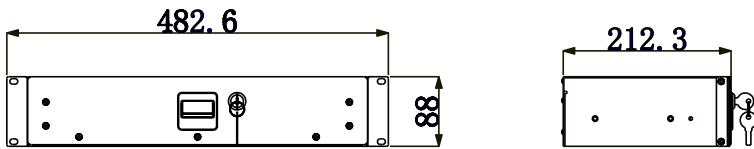

Black Rack Drawer with Lock **multicomp**PRO

Specifications

Enclosure Material : Steel
 Body Colour : Black

Diagram

Part Number Table

Description	Part Number
Black Rack Drawer with Lock, any 19" Rack, Steel	555-15445

Dimensions : Millimetres

Important Notice : This data sheet and its contents (the "Information") belong to the members of the AVNET group of companies (the "Group") or are licensed to it. No licence is granted for the use of it other than for information purposes in connection with the products to which it relates. No licence of any intellectual property rights is granted. The Information is subject to change without notice and replaces all data sheets previously supplied. The Information supplied is believed to be accurate but the Group assumes no responsibility for its accuracy or completeness, any error in or omission from it or for any use made of it. Users of this data sheet should check for themselves the Information and the suitability of the products for their purpose and not make any assumptions based on information included or omitted. Liability for loss or damage resulting from any reliance on the Information or use of it (including liability resulting from negligence or where the Group was aware of the possibility of such loss or damage arising) is excluded. This will not operate to limit or restrict the Group's liability for death or personal injury resulting from its negligence. Multicomp Pro is the registered trademark of Premier Farnell Limited 2019.