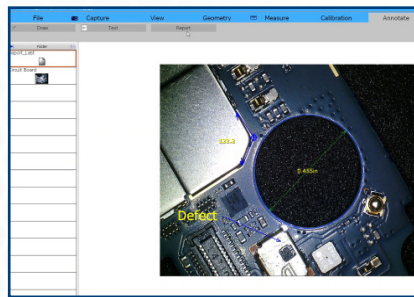

## All-In-One Digital Microscope w/Spring Balanced Arm & Weighted Base

Mighty Scope ClearVue has a built in 5" high resolution LED screen and offers a magnification range of 8x -25x. The included rechargeable battery allows you to operate the microscope without a power supply for hours thus making it suitable for field projects. You can also connect this microscope to an external monitor via an HDMI output for viewing images on a larger screen. Images can be saved on the included Micro SD card. Can also be mounted onto a variety of stands to suit your application. Includes Aven's Spring Balanced Arm. This arm can be raised, lowered, and tilted as needed. The swivel motion makes it easy to move the ClearVue out of the way when not in use.

ezImage Software Included	8x-25x Magnification	5" High Resolution LED Screen	Micro SD Card Slot
Measure, Share and Annotate	Adjustable LEDs & Focus Wheel	1080P Full HD	Process, Save & Share Images

### Features:

- Compact All-in-one system
- Save high resolution image/video files directly to microSD card
- Enhances productivity - eliminates eye strain and body fatigue
- 1080p Full HD Imaging at 60 FPS
- HDMI Output for additional monitor viewing
- ezImageX3 software download included
- 1080p Full HD Output
- 5" built-in HD screen

Crystal Clear 5" Screen

EzImage X3 Download Included

**Aven's Dual Gooseneck LED Task Light**

Recommended for improved imaging & color control

Sold Separately **#26537**

Mighty Scope ClearVue w/ Spring Arm	
Item #	26700-220-559WB
Magnification	8x-25x   40x-120x (on 24" Monitor)
Effective Pixels	1920(H) x 1080(V)
Image Sensor	2M CMOS Sensor
Working Dist.	45mm-95mm
Interface	Mini USB - Type A / HDMI
PC Software	EZImage X3
Illumination	Integrated Ring Light
Package Contents	Mighty Scope ClearVue digital microscope, USB cable, Power supply, Snap shot remote control, 32gb MicroSD Card, 2600mAh 18650 Li-ion battery, User guide, Spring Balanced Arm, Free ezImageX3 software download