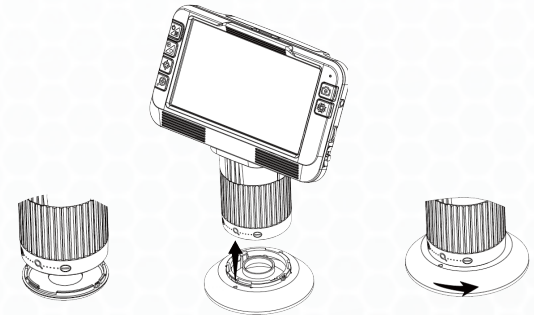

All-in-One System Built-in 5" high resolution LED screen	34" Spring Balanced Arm Can be raised, lowered, and tilted as needed	Diffuser Attachment Reduces glare & provides even illumination	ezImageX3 Software Measure, share, annotate and more
--	--	--	--

Mighty Scope ClearVue

Digital Microscope with Diffuser and 34" Spring Balanced Arm w/ Table Clamp

The Mighty Scope ClearVue with Diffuser and 34" Spring Balanced Arm w/ Table Clamp has a built in 5" high resolution LED screen offering a magnification range of 8x - 25x. The diffuser attachment reduces glare while providing even illumination on shiny and reflective parts. The spring balanced arm can be raised, lowered, and tilted as needed. The swivel motion also makes it easy to move the ClearVue out of the way when not in use. The included rechargeable battery allows users to operate the microscope without a power supply for hours thus making it suitable for field projects. You can also connect this microscope to an external monitor via an HDMI output for viewing images on a larger screen. The images can be saved on the included Micro SD card.

**With
Diffuser**

**Without
Diffuser**

Mighty Scope ClearVue	
Digital Microscope [8x-25x] w/Diffuser & 34" Spring Balanced Arm w/ Table Clamp	
Item #	26700-220-559D
Magnification	8x-25x 40x-120x (on 24" Monitor)
Working Distance	45mm - 95mm
Resolution	1920(H) x 1080(V)
Image Sensor	2M CMOS Sensor
Illumination	Integrated Ring Light
Interface	<ul style="list-style-type: none"> • Mini USB • HDMI (Type A)
PC Software	ezImageX3
Package Contents	<ul style="list-style-type: none"> • Mighty Scope ClearVue digital microscope • Diffuser attachment • USB cable • Power supply • Snap shot remote control • 32gb MicroSD Card • 2600mAh 18650 Li-ion battery • User guide • Adjustable 34" Spring Balanced Arm w/ Table Clamp • Free ezImageX3 software download