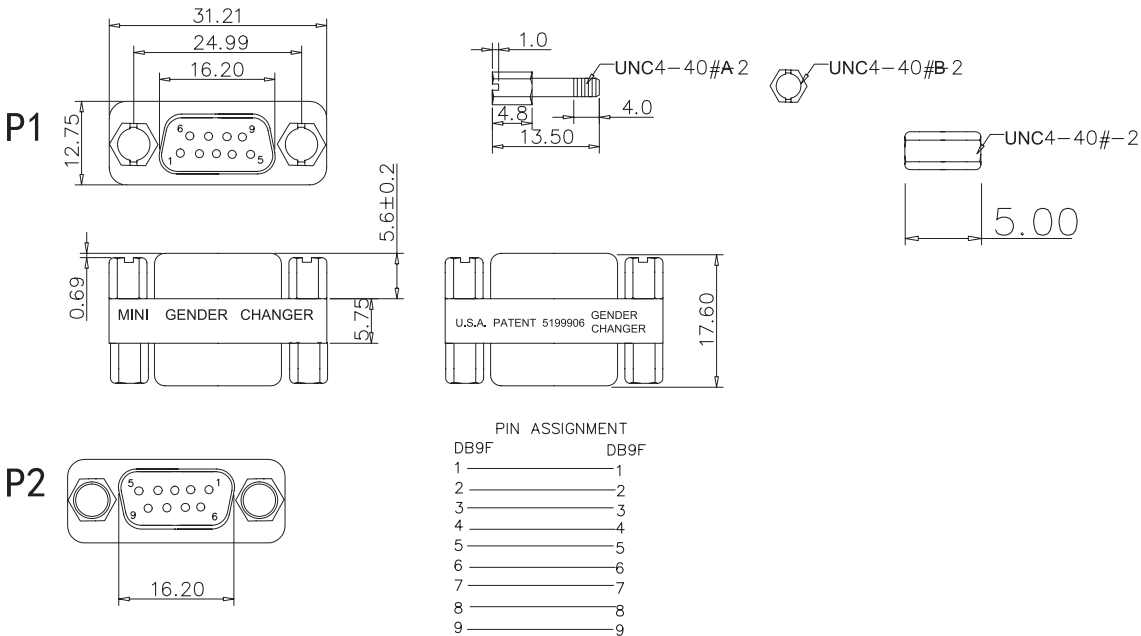

D-Sub Adapter VGA to VGA Female

pro-SIGNAL

Specifications

Rating Current	: 3 Amps
Insulation Resistance	: 1000MΩ min. at 500V DC
Dielectric Strength	: 1000V AC for one minute.
Temperature	: -55°C to +105°C
Contact	: Brass Gold flash over Nickel Plated
Shell	: SPCC Nickel Plated
Insulator	: PBT+30%GF UL94V-0 Blue
Screw	: Steel 12L14 Nickel Plated
Label	: Yellow colour black character One Side: Mini Gender Changer Other Side: U.S.A Patent 519906

Diagram

Note:

1. 100% short open and miss wire test
2. Max. Electric Resistance 5Ω
3. Min. Insulation Resistance 5MΩ
4. Dielectric Strength 300V DC

Part Number Table

Description	Part Number
D-Sub Adapter, VGA to VGA Female	PSG90321

Dimensions : Millimetres

Important Notice : This data sheet and its contents (the "Information") belong to the members of the AVNET group of companies (the "Group") or are licensed to it. No licence is granted for the use of it other than for information purposes in connection with the products to which it relates. No licence of any intellectual property rights is granted. The Information is subject to change without notice and replaces all data sheets previously supplied. The Information supplied is believed to be accurate but the Group assumes no responsibility for its accuracy or completeness, any error in or omission from it or for any use made of it. Users of this data sheet should check for themselves the Information and the suitability of the products for their purpose and not make any assumptions based on information included or omitted. Liability for loss or damage resulting from any reliance on the Information or use of it (including liability resulting from negligence or where the Group was aware of the possibility of such loss or damage arising) is excluded. This will not operate to limit or restrict the Group's liability for death or personal injury resulting from its negligence. pro-SIGNAL is the registered trademark of Premier Farnell Limited 2019.