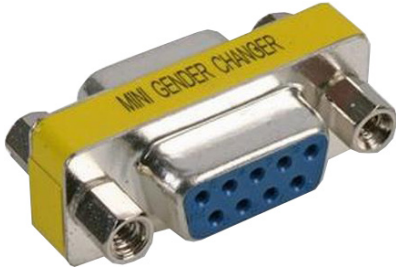

D-Sub Adapter VGA to VGA Female

pro-SIGNAL

Specifications

Rating Current	: 3 Amps
Insulation Resistance	: 1000MΩ min. at 500V DC
Dielectric Strength	: 1000V AC for one minute.
Temperature	: -55°C to +105°C
Contact	: Brass Gold flash over Nickel Plated
Shell	: SPCC Nickel Plated
Insulator	: PBT+30%GF UL94V-0 Blue
Screw	: Steel 12L14 Nickel Plated
Label	: Yellow colour black character One Side: Mini Gender Changer Other Side: U.S.A Patent 519906

Diagram

Note:

1. 100% short open and miss wire test
2. Max. Electric Resistance 5Ω
3. Min. Insulation Resistance 5MΩ
4. Dielectric Strength 300V DC

Part Number Table

Description	Part Number
D-Sub Adapter, VGA to VGA Female	PSG90321