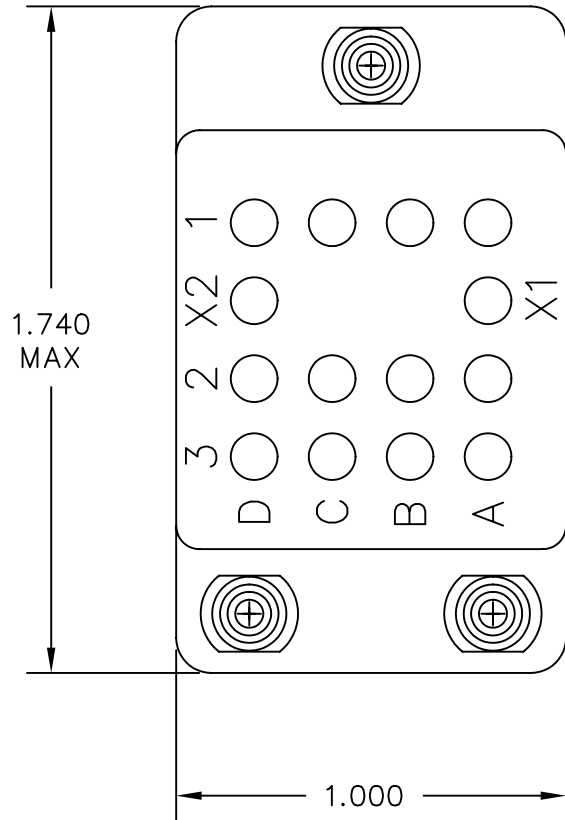

REV	ECN	DESCRIPTION	APP'D
J	2413	UPDATE FORMAT; ADD "J" DESIGNATION	JR 5/02/95
K	5754	NEW SILK SCREEN ARTWORK	

PART NO.	CONTACTS SUPPLIED	MARKING
RSE116672	NONE	RSE116673
RSE116673	(14) SIZE 16/16	

DIMENSIONS	TOLERANCES	PROJECTION	TITLE		
ANSI Y14.5M UNITS: INCHES ACAD FILE	.XX ±.01 .XXX ±.005 ANGLES ±2°		Amphenol Pcd RELAY SOCKET 14 POS - SIZE 16		
ORIGINAL NOT FOR CUSTOMER DISTRIBUTION	THIS DOCUMENT CONTAINS PROPRIETARY INFORMATION WHICH IS THE CONFIDENTIAL PROPERTY OF AMPHENOL PCD INC. PEABODY, MA				
			ENGR M. CALLA 5/16/91	SIZE B	DWG NO. RSE116672
			CHKD M. CALLA 5/16/91	CODE: 58982	SCALE: 2X
			APPD D. SWAFFIELD 6/14/91	SHEET 1 OF 1	