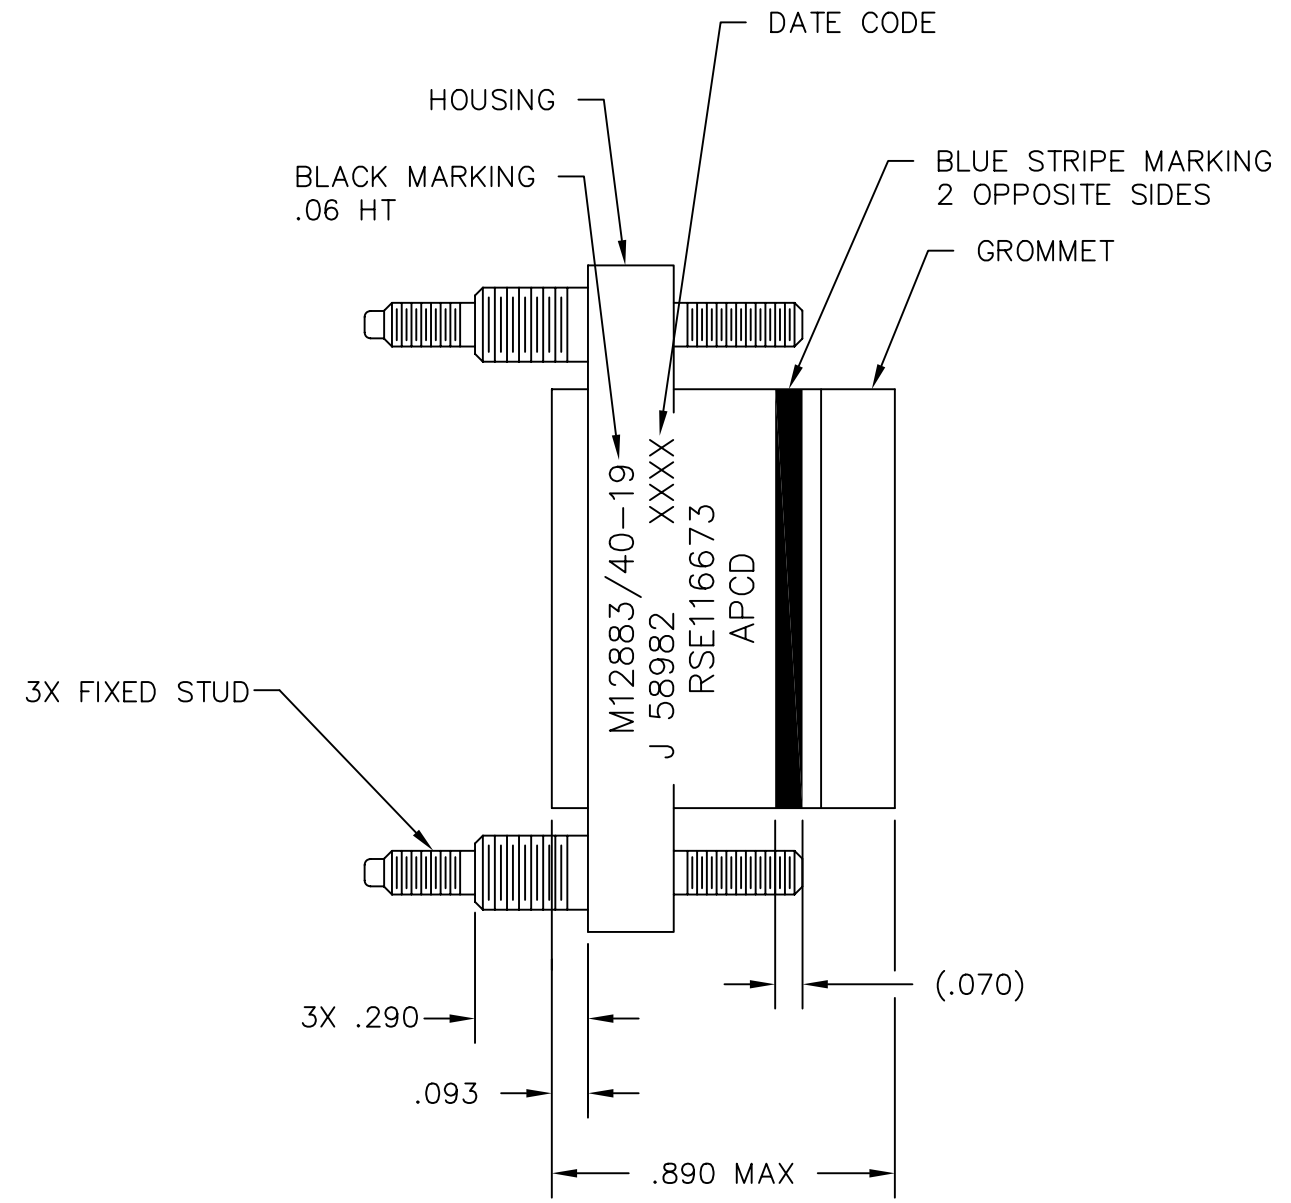

REV	ECN	DESCRIPTION	APP'D
J	2413	UPDATE FORMAT; ADD "J" DESIGNATION	JR 5/02/95
K	5754	NEW SILK SCREEN ARTWORK	

PART NO.	CONTACTS SUPPLIED	MARKING
RSE116672	NONE	RSE116673
RSE116673	(14) SIZE 16/16	

DIMENSIONS	TOLERANCES	PROJECTION	TITLE		
ANSI Y14.5M UNITS: INCHES ACAD FILE	.XX ±.01 .XXX ±.005 ANGLES ±2°		Amphenol Pcd RELAY SOCKET 14 POS - SIZE 16		
ORIGINAL NOT FOR CUSTOMER DISTRIBUTION	THIS DOCUMENT CONTAINS PROPRIETARY INFORMATION WHICH IS THE CONFIDENTIAL PROPERTY OF AMPHENOL PCD INC. PEABODY, MA				
			ENGR M. CALLA 5/16/91	SIZE B	DWG NO. RSE116672
			CHKD M. CALLA 5/16/91	CODE: 58982	SCALE: 2X
			APPD D. SWAFFIELD 6/14/91	SHEET 1 OF 1	