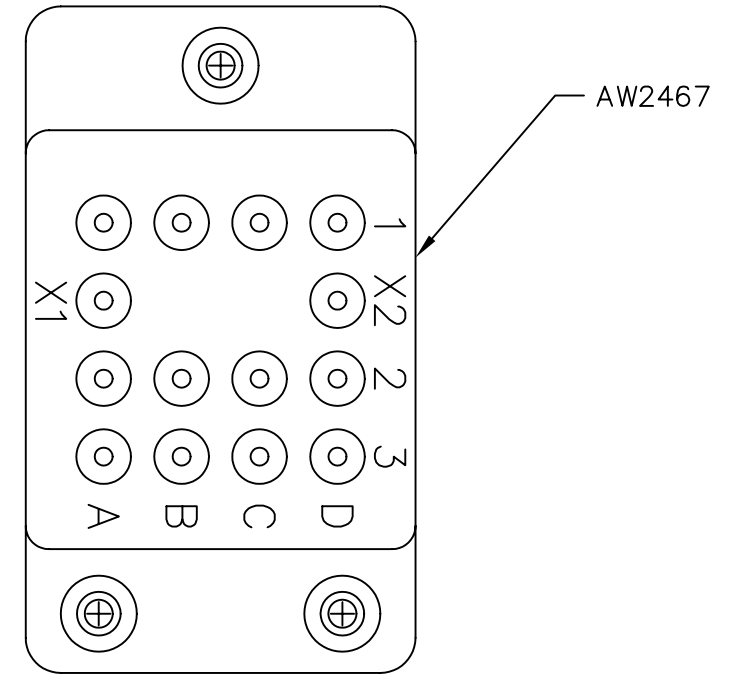

REV	ECN	DESCRIPTION	APP'D
J	2413	UPDATE FORMAT; ADD "J" DESIGNATION	JR 5/02/95
K	5754	NEW SILK SCREEN ARTWORK	

PART NO.	CONTACTS SUPPLIED	MARKING
RSE116672	NONE	RSE116673
RSE116673	(14) SIZE 16/16	

DIMENSIONS	TOLERANCES	PROJECTION	TITLE		
ANSI Y14.5M UNITS: INCHES ACAD FILE	.XX ±.01 .XXX ±.005 ANGLES ±2°		Amphenol Pcd RELAY SOCKET 14 POS - SIZE 16		
ORIGINAL NOT FOR CUSTOMER DISTRIBUTION	THIS DOCUMENT CONTAINS PROPRIETARY INFORMATION WHICH IS THE CONFIDENTIAL PROPERTY OF AMPHENOL PCD INC. PEABODY, MA				
			ENGR M. CALLA 5/16/91	SIZE B	DWG NO. RSE116672
			CHKD M. CALLA 5/16/91	CODE: 58982	SCALE: 2X
			APPD D. SWAFFIELD 6/14/91	SHEET 1 OF 1	