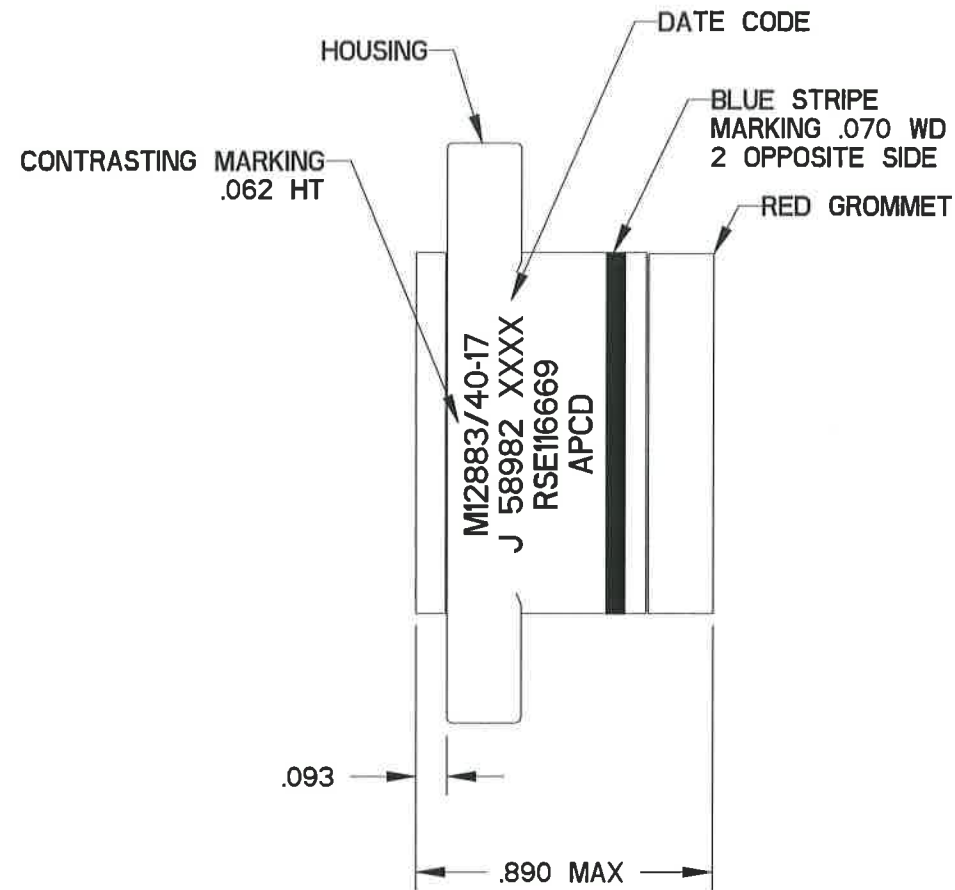

RSE116668

REV	ECN	DESCRIPTION	APP'D
K	2988	CORE DIA. TO ϕ .260	
L	7350	REDRAW; UPDATE SUBASSEMBLY P/N	<i>11/19/14</i>

SUBASSEMBLY P/N	RELAY SOCKET P/N		SUPPLIED CONTACTS				MARKING
	MILITARY	APCD	SIZE	MIL P/N	APCD P/N	QTY	
700116669-IN	M12883/40-17	RSE116668	CONTACTS NOT SUPPLIED				M12883/40-17 J 58982 XXXX RSE116669
		RSE116669	16/20	M39029/92-534	CNS127900	14	

DIMENSIONS ANSI Y14.5M UNITS: INCHES Pro/E FILE	TOLERANCES .XX \pm 0.01 .XXX \pm 0.005 ANGLES \pm 2.0°	PROJECTION 	Amphenol Pcd			TITLE RELAY SOCKET 4-POLE, 10AMP, LOOSE STUDS REF. M12883/40-17		
			ENGR J.PHAN 23-Sept-14	CHKD <i>William Lawson</i> 11/18/14	APPD <i>John</i> 11/19/14	SIZE B	DWG NO. RSE116668	REV L
ORIGINAL NOT FOR CUSTOMER DISTRIBUTION	THIS DOCUMENT CONTAINS PROPRIETARY INFORMATION WHICH IS THE CONFIDENTIAL PROPERTY OF AMPHENOL PCD INC., BEVERLY, MA		CODE: 58982	SCALE: 2:1	SHEET 1 OF 1			