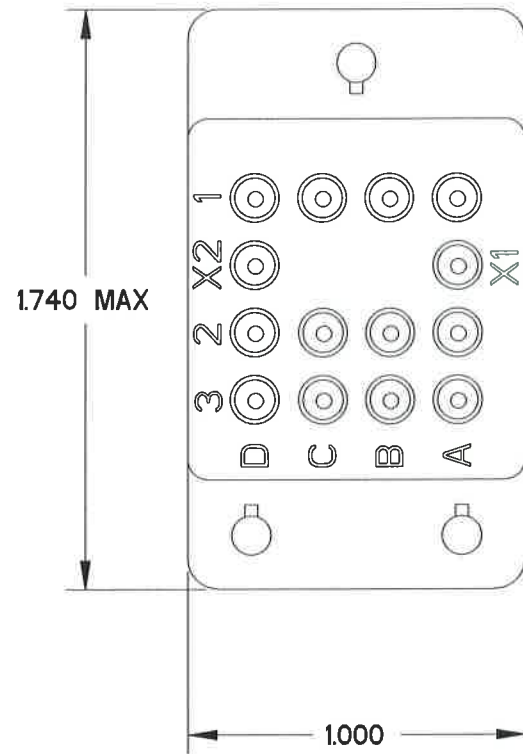

RSE116668

REV	ECN	DESCRIPTION	APP'D
K	2988	CORE DIA. TO ϕ .260	
L	7350	REDRAW; UPDATE SUBASSEMBLY P/N	<i>11/19/14</i>

SUBASSEMBLY P/N	RELAY SOCKET P/N		SUPPLIED CONTACTS				MARKING
	MILITARY	APCD	SIZE	MIL P/N	APCD P/N	QTY	
700116669-IN	M12883/40-17	RSE116668	CONTACTS NOT SUPPLIED				M12883/40-17 J 58982 XXXX RSE116669
		RSE116669	16/20	M39029/92-534	CNS127900	14	

DIMENSIONS ANSI Y14.5M UNITS: INCHES Pro/E FILE	TOLERANCES .XX \pm 0.01 .XXX \pm 0.005 ANGLES \pm 2.0°	PROJECTION 	Amphenol Pcd			TITLE RELAY SOCKET 4-POLE, 10AMP, LOOSE STUDS REF. M12883/40-17		
			ENGR J.PHAN 23-Sept-14	CHKD <i>William Lawson</i> 11/18/14	APPD <i>John</i> 11/19/14	SIZE B	DWG NO. RSE116668	REV L
ORIGINAL NOT FOR CUSTOMER DISTRIBUTION	THIS DOCUMENT CONTAINS PROPRIETARY INFORMATION WHICH IS THE CONFIDENTIAL PROPERTY OF AMPHENOL PCD INC., BEVERLY, MA		CODE: 58982	SCALE: 2:1	SHEET 1 OF 1			