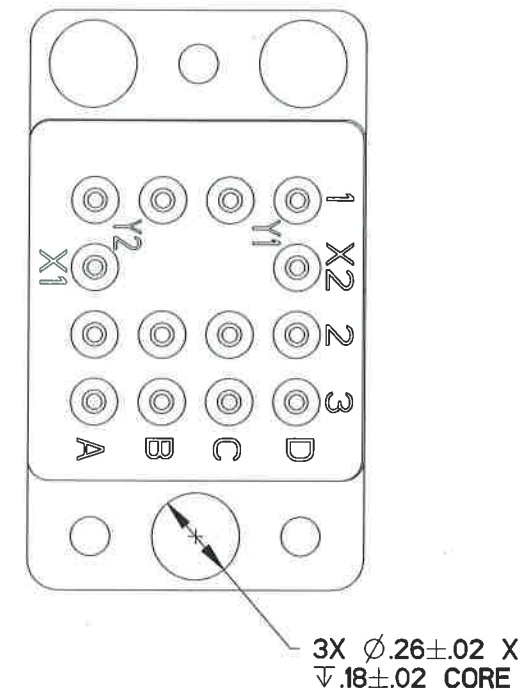

RSE116668

REV	ECN	DESCRIPTION	APP'D
K	2988	CORE DIA. TO ϕ .260	
L	7350	REDRAW; UPDATE SUBASSEMBLY P/N	<i>11/19/14</i>

SUBASSEMBLY P/N	RELAY SOCKET P/N		SUPPLIED CONTACTS				MARKING
	MILITARY	APCD	SIZE	MIL P/N	APCD P/N	QTY	
700116669-IN	M12883/40-17	RSE116668	CONTACTS NOT SUPPLIED				M12883/40-17 J 58982 XXXX RSE116669
		RSE116669	16/20	M39029/92-534	CNS127900	14	

DIMENSIONS ANSI Y14.5M UNITS: INCHES Pro/E FILE	TOLERANCES .XX \pm 0.01 .XXX \pm 0.005 ANGLES \pm 2.0°	PROJECTION 	Amphenol Pcd			TITLE RELAY SOCKET 4-POLE, 10AMP, LOOSE STUDS REF. M12883/40-17		
			ENGR J.PHAN 23-Sept-14	CHKD <i>William Lawson</i> 11/18/14	APPD <i>John</i> 11/19/14	SIZE B	DWG NO. RSE116668	REV L
ORIGINAL NOT FOR CUSTOMER DISTRIBUTION	THIS DOCUMENT CONTAINS PROPRIETARY INFORMATION WHICH IS THE CONFIDENTIAL PROPERTY OF AMPHENOL PCD INC., BEVERLY, MA		CODE: 58982	SCALE: 2:1	SHEET 1 OF 1			