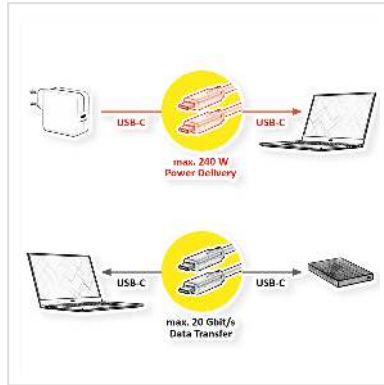

# ROLINE Cable USB3.2 Gen2x2, C-C, M/M, 240W, with Emark, black, 1 m

<b>Product No.</b>	11.02.9076
<b>Manufacturer</b>	ROLINE
<b>Manufacturer No.</b>	11.02.9076
<b>EAN (single piece)</b>	7630049624870

- High quality USB 3.2 Gen 2x2 cable with improved shielding
- With the reversible Type C connectors at both ends
- Gold-plated contacts for low wear at high plugging cycles
- Suitable for data transfer rates of up to 20 Gbit/s
- Supports USB Power Delivery to 48V / 5A

## Technical specifications

Manufacturer	ROLINE
Product group	Cable
Product type	USB 3.2 Cable
Colour	black
Length	1 m
Transfer quality	USB 3.2 Gen 2x2 SuperSpeed 20 Gbit/s
Connection ports	USB Type C (USB-C) Male / USB Type C (USB-C) Male
Side 1 Connector Type	USB Type C (USB-C)
Side 1 Connector Gender	Male
Side 2 Connector Type	USB Type C (USB-C)

Side 2 Connector Gender	Male
Area of application	External
Supported charging technology	USB-PD - USB Power Delivery
Cable shielding	Screened
Hand locking screws	No
Weight	35.1 g
Height of packaging (single piece)	20 mm
Width of packaging (single piece)	100 mm
Depth of packaging (single piece)	100 mm
Package weight (single piece)	0.02 kg