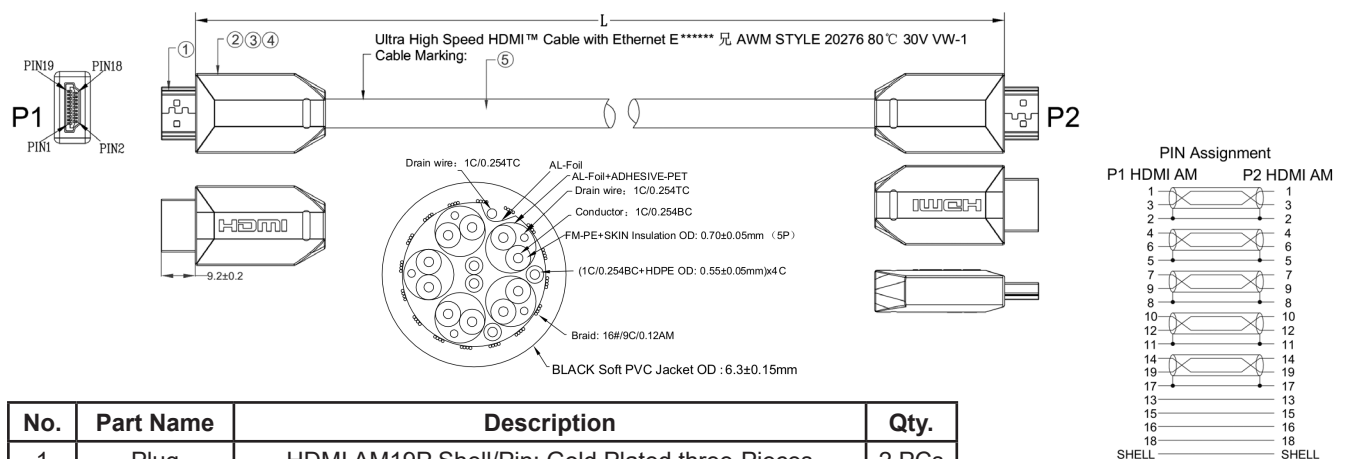

Audio/Video Cable Assembly HDMI Plug to Plug

pro-SIGNAL

RoHS
Compliant

Specifications

Connector Type A	: HDMI Plug
Connector Type B	: HDMI Plug
Cable Length	: 1m (3.28ft)
Contact Resistance	: 5Ω Max.
Insulation Resistance	: 5MΩ Min.
Hi-Pot Test	: DC 300V/10ms
Jacket Colour	: Black

Diagram

No.	Part Name	Description	Qty.
1	Plug	HDMI AM19P Shell/Pin: Gold Plated three-Pieces	2 PCs
2	Copper Foil	Copper Foil Size: 5mm	cm
3	Model	PE, Nature Colour	-
4	Model	Black 45P PVC	-
5	Cable	30#(1/0.254BC×1P+1/0.254TC+AL-Foil+Adhesive-pet) ×5C+1/0.254BC×4C+AL-Foil+1/0.254TC+144#/0.12AL; Black Soft PVC Jacket OD : 6.3±0.15	m