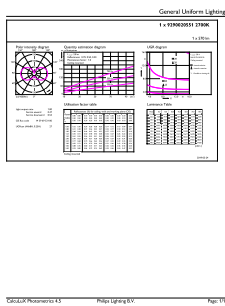

Photometric data

General uniform lighting - CorePro LEDcapsule ND 4.8-60W G9 827