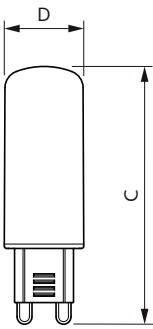

## Dimensional drawing

Product	D	C
CorePro LEDcapsule ND 4.8-60W G9 827	19 mm	60 mm