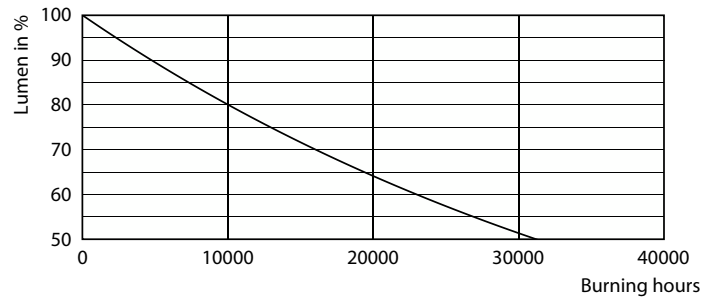

Lumen Maintenance Diagram - CorePro LEDcapsule ND 4.8-60W G9 827