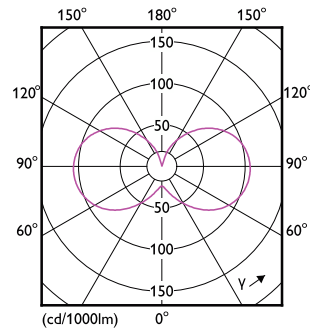

Photometric data

Light Distribution Diagram - CorePro LEDcapsule ND 4.8-60W G9 827