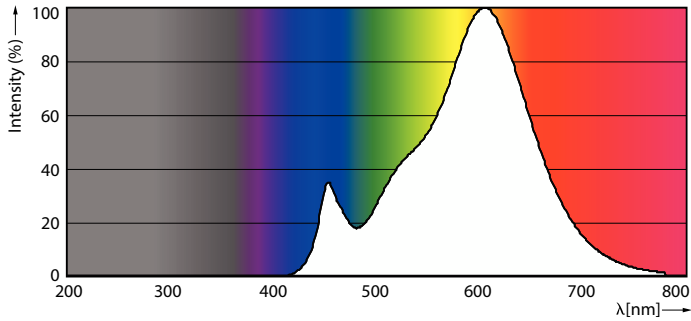

CorePro LEDcapsule MV

Photometric data

Spectral Power Distribution Colour - CorePro LEDcapsule ND 4.8-60W G9 827