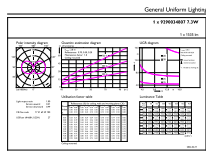

Photometric data

Light Distribution Diagram - MAS LEDBulbND7.3-100WE27840 A70 CLG UE