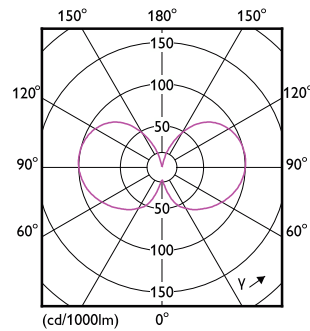

Light Distribution Diagram - MAS LEDBulbND7.3-100WE27840 A70 CLG UE