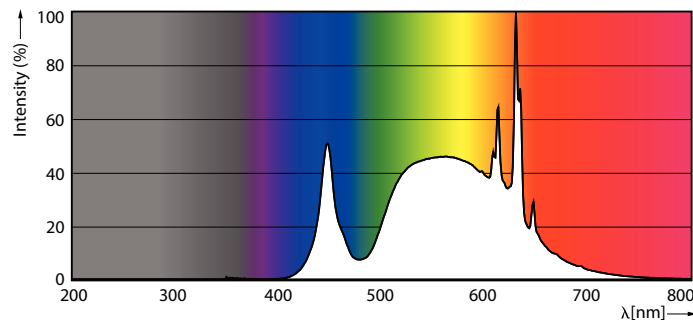

Spectral Power Distribution Colour - MAS LEDBulbND7.3-100WE27840 A70 CLG UE