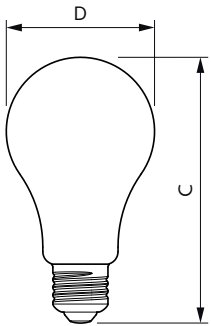

MASTER Ultra Efficient LED bulb

Energy consumption kWh/1,000 hours	8 kWh
EPREL registration number	1370035
CE mark	Yes
EU RoHS compliant	Yes

Product data

Full EOC	871951443593300
Order product name	MAS LEDBulbND7.3-100WE27840 A70 CLG UE

Order code	43593300
SAP numerator – quantity per pack	1
Numerator – packs per outer box	10
Material number (12NC)	929003480702
Full product name	MAS LEDBulbND7.3-100WE27840 A70 CLG UE
EAN/UPC - Case	8719514435940

Dimensional drawing

Product	D	C
MAS LEDBulbND7.3-100WE27840 A70 CLG UE	70 mm	127 mm