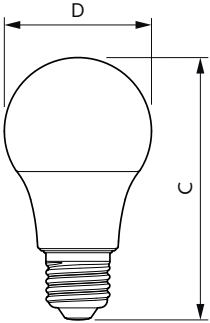

### Product data

General information	
Lighting Technology	LED
Flux measurement reference	Sphere
Switching Cycle	50,000
Nominal lifetime	15,000 h
Cap base	E27 [E27]
Light technical	
Colour Code	927 [CCT of 2700K]
Beam angle (nom.)	180 degree(s)
Luminous Flux	806 lm
Colour designation	Warm White (WW)
Correlated Colour Temperature	2700 K
Luminous Efficacy (rated) (Nom)	100 lm/W
Colour consistency	<6
Colour rendering index (CRI)	90
LLMF at end of nominal lifetime (nom.)	70 %
Flickering value (PstLM)	1
Stroboscopic effect	0.4
Operating and electrical	
Line Frequency	50 Hz
Input frequency	50 Hz
Power Consumption	8 W
Lamp current (nom.)	65 mA

Wattage equivalent	60 W
Starting time (nom.)	0.5 s
Warm-up time to 60% light	0.5 s
Power Factor (Fraction)	0.5
Voltage (nom.)	220-240 V
Temperature	
Ambient temperature range	-20°C to 45°C
T-Case maximum (nom.)	95 °C
Controls and dimming	
Dimmable	No
Mechanical and housing	
Lamp Finish	Frosted
Bulb material	Plastic
Bulb shape	A60 [A 60 mm]
Approval and application	
Energy Efficiency Class	F
Energy consumption kWh/1,000 hours	8 kWh
EPREL registration number	1211080
EU RoHS compliant	Yes

## Dimensional drawing

Product	D	C
CorePro LEDbulb ND 8-60W A60 E27 927 UK	60 mm	107 mm