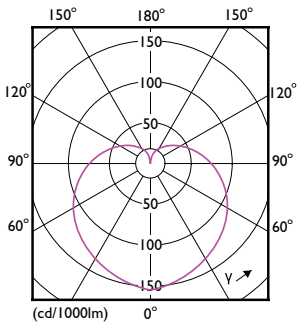

Photometric data

Light Distribution Diagram - CorePro LEDbulb ND 8-60W A60 E27 927 UK

General uniform lighting - CorePro LEDbulb ND 8-60W A60 E27 927 UK