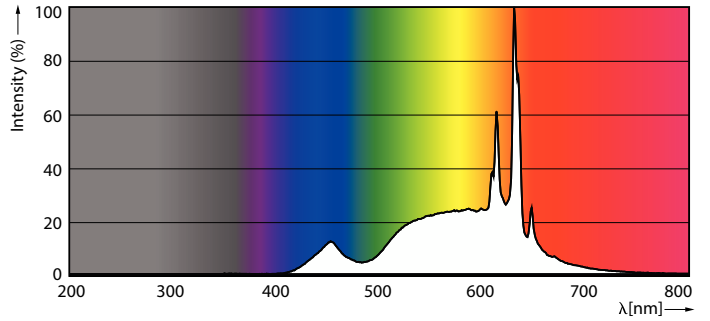

Photometric data

Spectral Power Distribution Colour - CorePro LEDbulb ND 8-60W A60 E27 927 UK

General uniform lighting - CorePro LEDbulb ND 8-60W A60 E27 927 UK