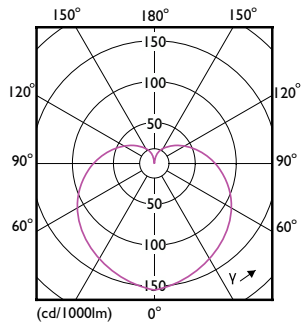

Photometric data

Light Distribution Diagram - CorePro LEDbulb ND 8-60W A60 B22 927 UK

General uniform lighting - CorePro LEDbulb ND 8-60W A60 B22 927 UK