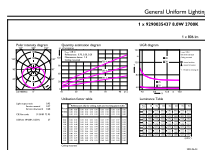

General uniform lighting - CorePro LEDbulb ND 8-60W A60 B22 927 UK