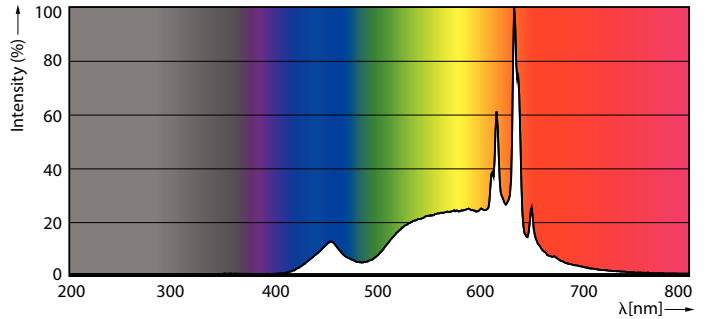

Photometric data

Spectral Power Distribution Colour - CorePro LEDbulb ND 8-60W A60 B22 927 UK

General uniform lighting - CorePro LEDbulb ND 8-60W A60 B22 927 UK