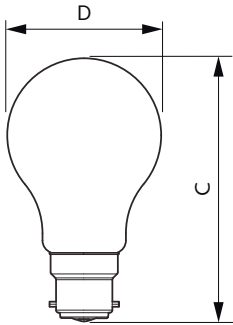

### Product data

General information	
Lighting Technology	LED
Flux measurement reference	Sphere
Switching Cycle	50,000
Nominal lifetime	15,000 h
Cap base	B22 [B22]

Light technical	
Colour Code	927 [CCT of 2700K]
Beam angle (nom.)	180 degree(s)
Luminous Flux	806 lm
Colour designation	Warm White (WW)
Correlated Colour Temperature	2700 K
Luminous Efficacy (rated) (Nom)	100 lm/W
Colour consistency	<6
Colour rendering index (CRI)	90
LLMF at end of nominal lifetime (nom.)	70 %
Flickering value (PstLM)	1
Stroboscopic effect	0.4

## Dimensional drawing

Product	D	C
CorePro LEDbulb ND 8-60W A60 B22 927 UK	60 mm	105 mm