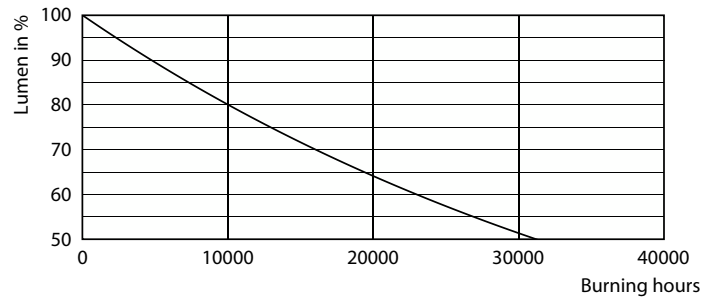

CorePro LEDbulb

Lifetime

Lumen Maintenance Diagram - CoreProLEDbulb ND 13-100W A60 E27 927 UK