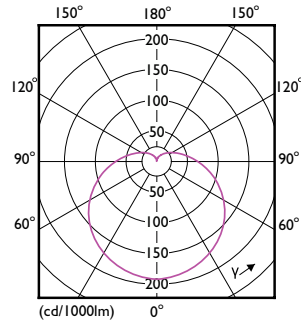

Photometric data

Light Distribution Diagram - CoreProLEDbulb ND 13-100W A60 E27 927 UK

General uniform lighting - CoreProLEDbulb ND 13-100W A60 E27 927 UK