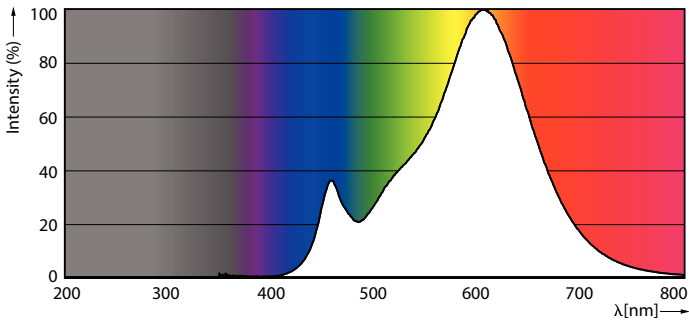

Photometric data

Spectral Power Distribution Colour - CoreProLEDbulb ND 13-100W A60 E27 927 UK

General uniform lighting - CoreProLEDbulb ND 13-100W A60 E27 927 UK