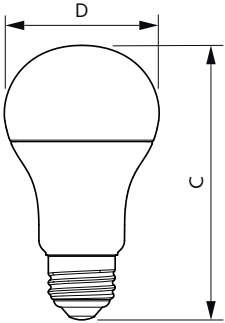

CorePro LEDbulb

Product data

Full EOC	871951444294800
Order product name	CoreProLEDbulb ND 13-100W A60 E27 927 UK
Order code	44294800
SAP numerator – quantity per pack	1
Numerator – packs per outer box	10

Material number (12NC)	929003003799
Full product name	CoreProLEDbulb ND 13-100W A60 E27 927 UK
EAN/UPC – Case	8719514442955

Dimensional drawing

Product	D	C
CoreProLEDbulb ND 13-100W A60 E27 927 UK	60 mm	120 mm