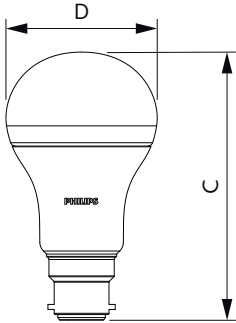

CorePro LEDbulb

Product data

Full EOC	871951444286300
Order product name	CoreProLEDbulb ND 13-100W A60 B22 927 UK
Order code	44286300
SAP numerator – quantity per pack	1
Numerator – packs per outer box	10

Material number (12NC)	929003003899
Full product name	CoreProLEDbulb ND 13-100W A60 B22 927 UK
EAN/UPC - Case	8719514442870

Dimensional drawing

Product	D	C
CoreProLEDbulb ND 13-100W A60 B22 927 UK	60 mm	118 mm