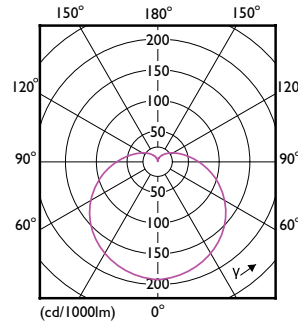

Light Distribution Diagram - CoreProLEDbulb ND 13-100W A60 B22 927 UK