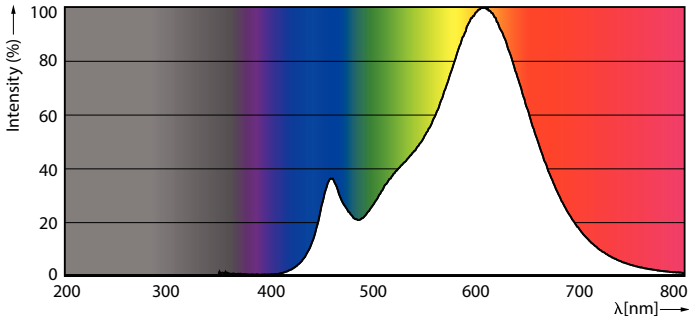

Photometric data

Spectral Power Distribution Colour - CoreProLEDbulb ND 13-100W A60 B22 927 UK

General uniform lighting - CoreProLEDbulb ND 13-100W A60 B22 927 UK