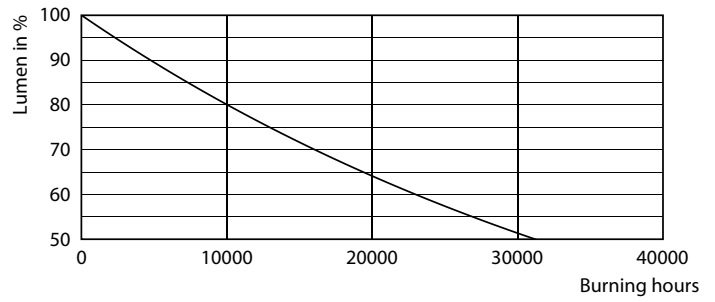

CorePro LEDbulb

Lifetime

Lumen Maintenance Diagram - CoreProLEDbulb ND 13-100W A60 B22 927 UK