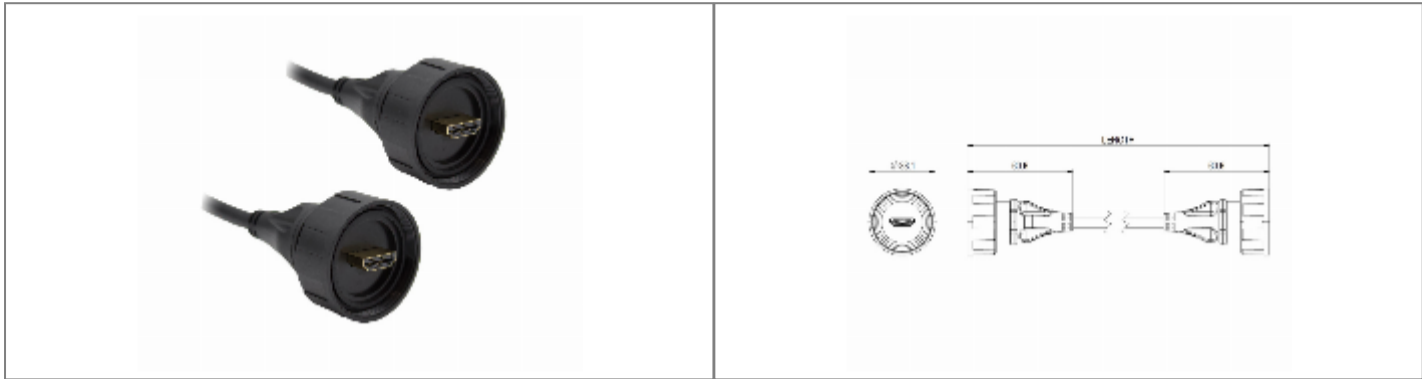

# PX0868/2M00 Datasheet

**Product Name // Overmoulded HDMI Cable PX0868 Series**  
**HDMI Sealed Plug to Sealed Plug 2m Cable**

[View Product Page](#)

- // Product Description:**
- ⊞ Pre-Wired Overmoulded HDMI Cable
  - ⊞ Water and dustproof to IP68 when mated with compatible connector
  - ⊞ HDMI 2.1 with Ethernet Specification
  - ⊞ Sealed Standard HDMI plug to Sealed Standard HDMI plug
  - ⊞ 2m Cable Length
  - ⊞ PX0835 Sealing Cap available separately to maintain IP rating of unmated connectors
  - ⊞ Mate with PX08 Standard HDMI Series Panel Mount Connectors

**// General Information:**

Product Display Title:	Pre-Wired Overmoulded HDMI Cable
Product Family:	Circular Data Connectors
Product Series:	Standard Buccaneer - HDMI
Body Colour:	Black
Body Material:	PVC
Body Material Type:	Plastic Body
Cable Length:	2m
Contact Type:	Plug Contact
Coupling Type:	Screw
Current Max:	0.5A
Data Cable Type:	HDMI Sealed Plug to Sealed Plug
Diameter Over Coupling Ring Mm:	38.1mm
Durability:	1000 cycles
Flamability Rating:	UL94V-0
Function:	Flex to Flex Connector Double Ended Cable
Ip Rating:	IP68, IP69K
Max Operating Temperature:	+80°C
Min Operating Temperature:	-25°C
Number Of Contacts:	19 Contacts
Rohs Compliant:	Yes
Salt Spray Corrosion Test:	EN60068-2-52 Test Kb Salt Mist (Cyclic) Marine Severity Level 1
Sheath Colour:	Black
Sheath Material:	PVC
Voltage Max:	30V