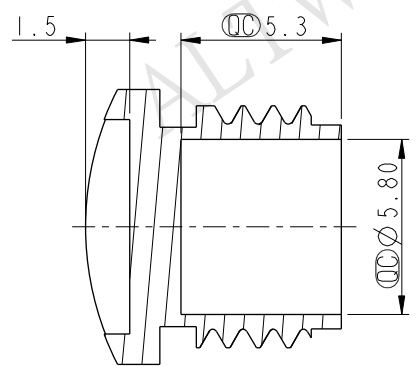

Waterproof Cap ① M8*1.0P

- △ Note:
- * \varnothing Important Dimension
 - * Waterproof Rate: IP67
 - * Material: PC+ABS, Balck

UNIT: mm		
TOLERANCE		
.X	±0.25	
.XX	±0.1	
.XXX	±0.05	
ANGLES	±1°	

TITLE Waterproof Cap M8*1.0P For Female Conn Screw Type			
SCALE 4:1	SIZE A4	SHEET 1 OF 1	
REV. B	WC-REV. .0	Ⓞ: Inspection item	