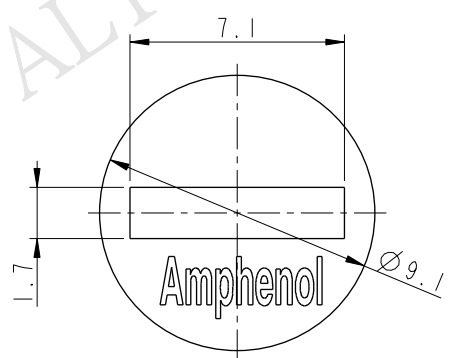

Waterproof Cap ① M8*1.0P

- △ Note:
- * \varnothing Important Dimension
 - * Waterproof Rate: IP67
 - * Material: PC+ABS, Balck

UNIT: mm		
TOLERANCE		
.X	±0.25	
.XX	±0.1	
.XXX	±0.05	
ANGLES	±1°	

TITLE Waterproof Cap M8*1.0P For Female Conn Screw Type			
SCALE 4:1	SIZE A4	SHEET 1 OF 1	
REV. B	WC-REV. .0	Ⓞ: Inspection item	