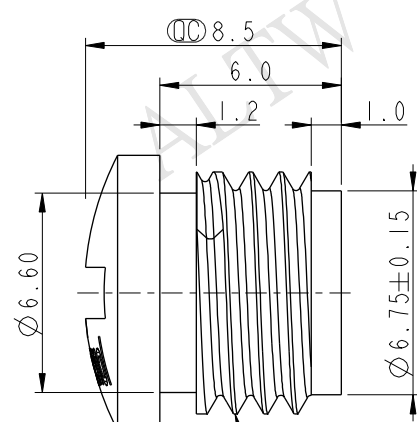

Waterproof Cap ① M8*1.0P

- △ Note:
- * \varnothing Important Dimension
 - * Waterproof Rate: IP67
 - * Material: PC+ABS, Balck

UNIT: mm		
TOLERANCE		
.X	±0.25	
.XX	±0.1	
.XXX	±0.05	
ANGLES	±1°	

TITLE Waterproof Cap M8*1.0P For Female Conn Screw Type			
SCALE 4:1	SIZE A4	SHEET 1 OF 1	
REV. B	WC-REV. .0	Ⓞ: Inspection item	